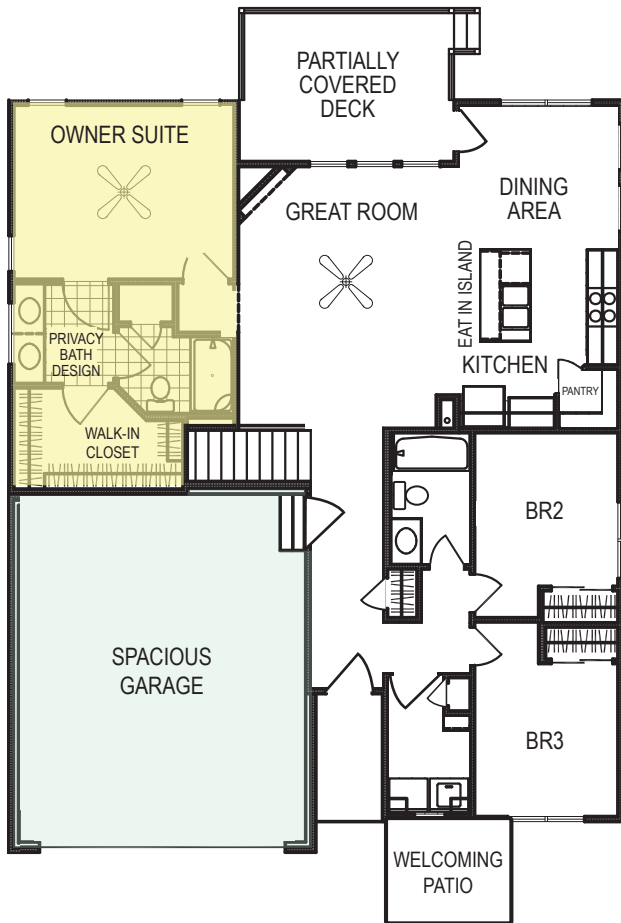

CelebrityHomesOmaha.com

CELEBRITY HOMES
Homes • Villas

*Celebrity Homes Inc., 1997-present. Celebrity Homes reserves the right to make any changes to floor plan, price, specification or material changes for product improvement.