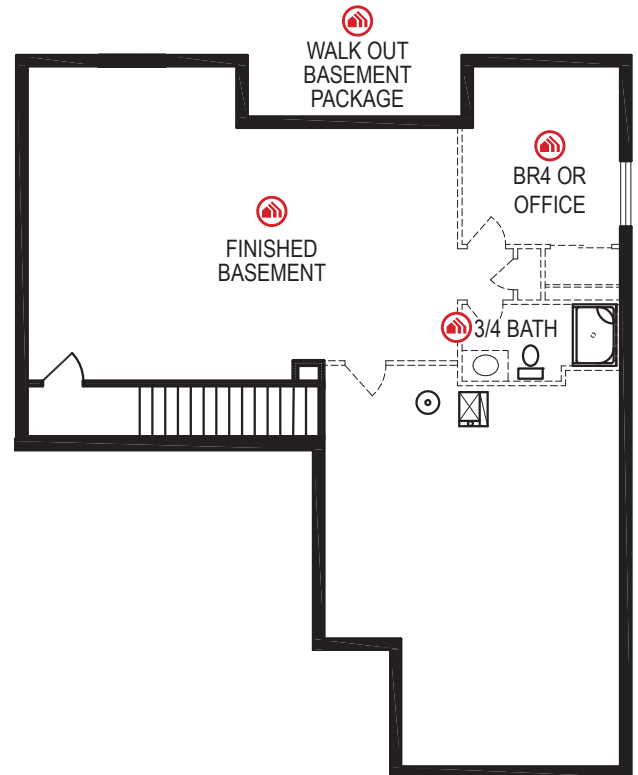

CelebrityHomesOmaha.com

CELEBRITY HOMES
Homes • Villas

*Celebrity Homes Inc., 1997-present. Celebrity Homes reserves the right to make any changes to floor plan, price, specification or material changes for product improvement.