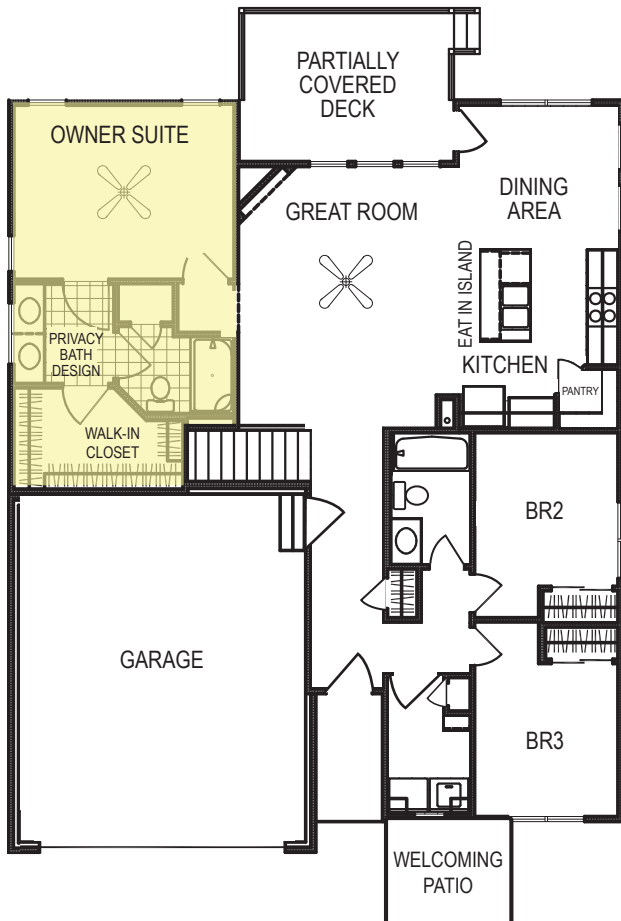

CelebrityHomesOmaha.com

CELEBRITY HOMES
Homes • Villas

*Celebrity Homes Inc., 1997-present. Celebrity Homes reserves the right to make any changes to floor plan, price, specification or material changes for product improvement.