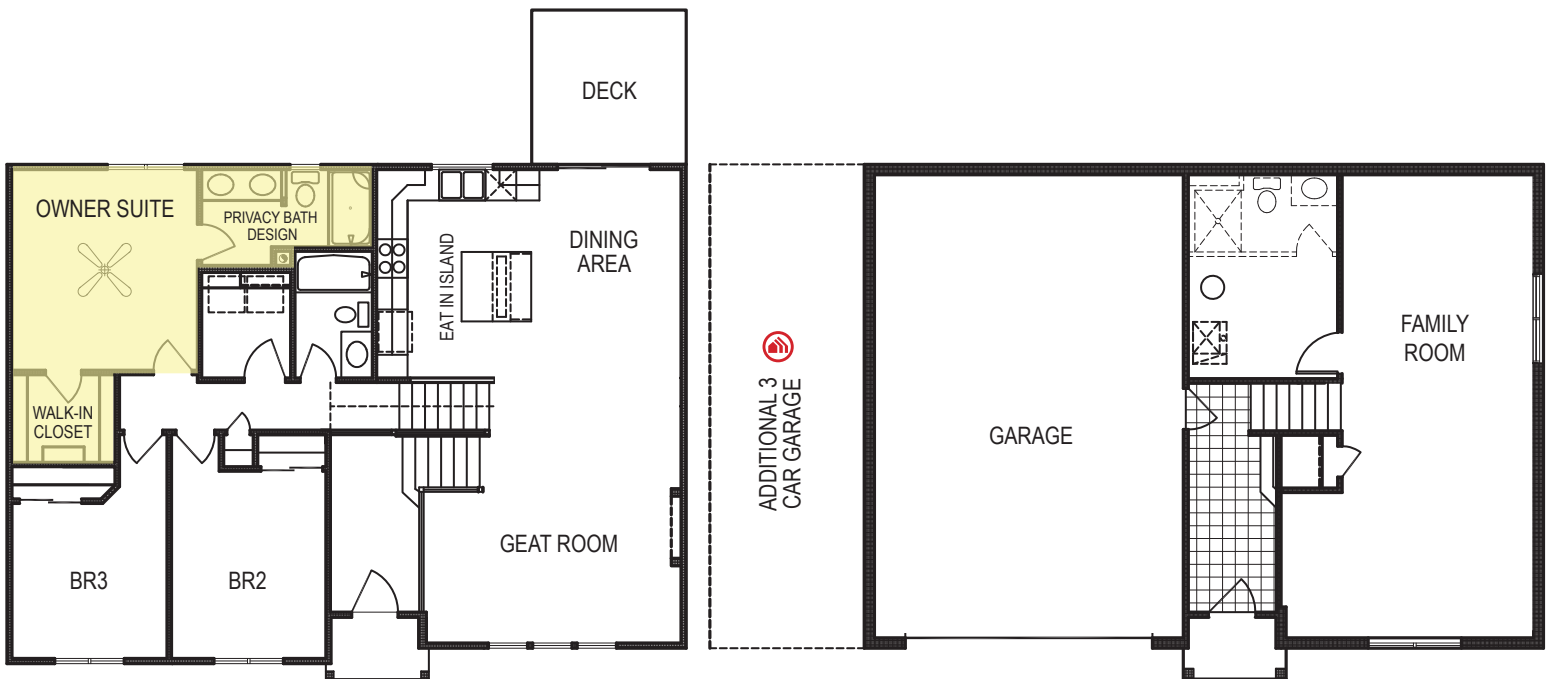

Austin 2025

Multi-Level • 1870 sf

advantage™
YOUR NEXT MOVE

Yes! It's All Included!

Additional Features:

3 Car garage

- Homesite
- Linear Fireplace
- Open Kitchen with Eat In Island
- Deck
- Designer Lighting Package
- Finished Basement