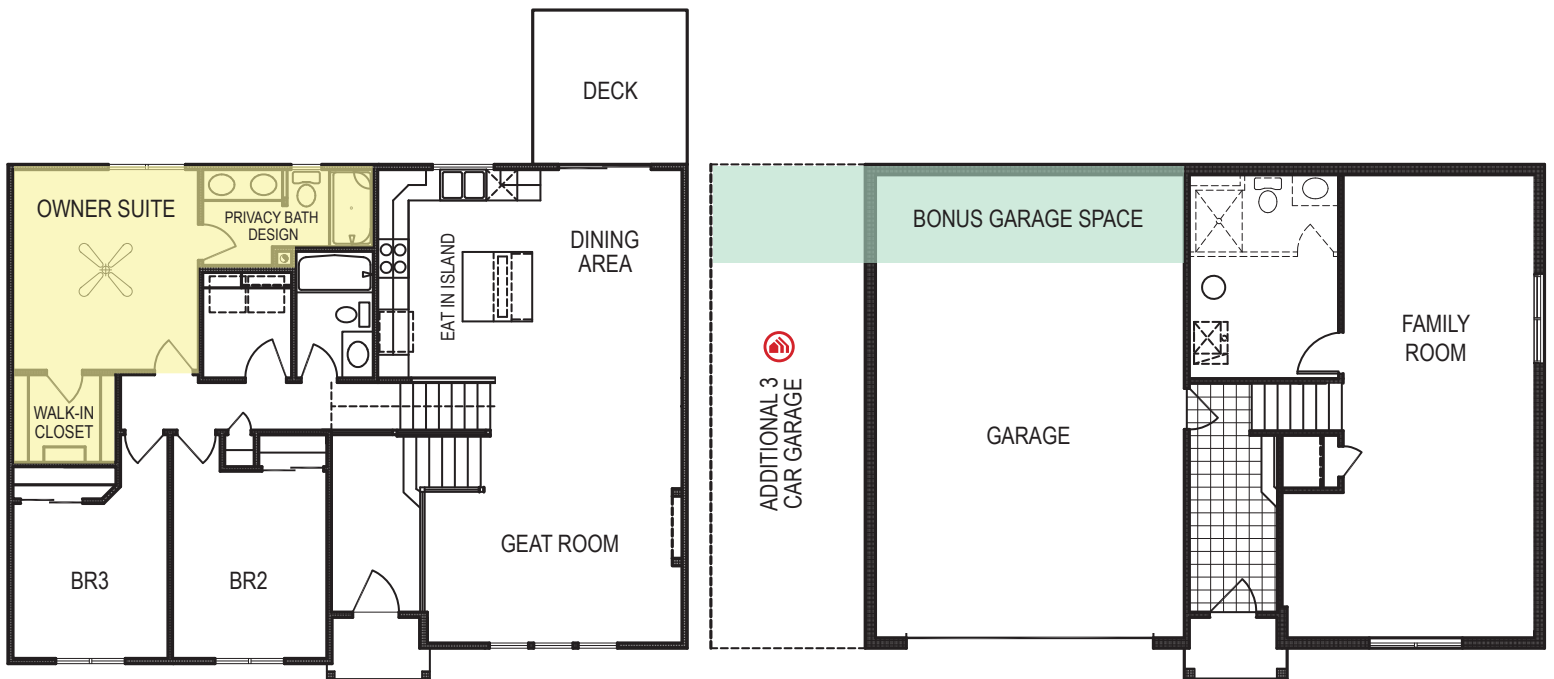

Austin 2025

Multi-Level • 1870 sf

advantage™
YOUR NEXT MOVE

Yes! It's All Included!

Additional Features:

 3 Car garage

- Homesite
- Linear Fireplace
- Open Kitchen with Eat In Island
- Deck
- Designer Lighting Package
- Finished Basement
- Bonus Garage Space