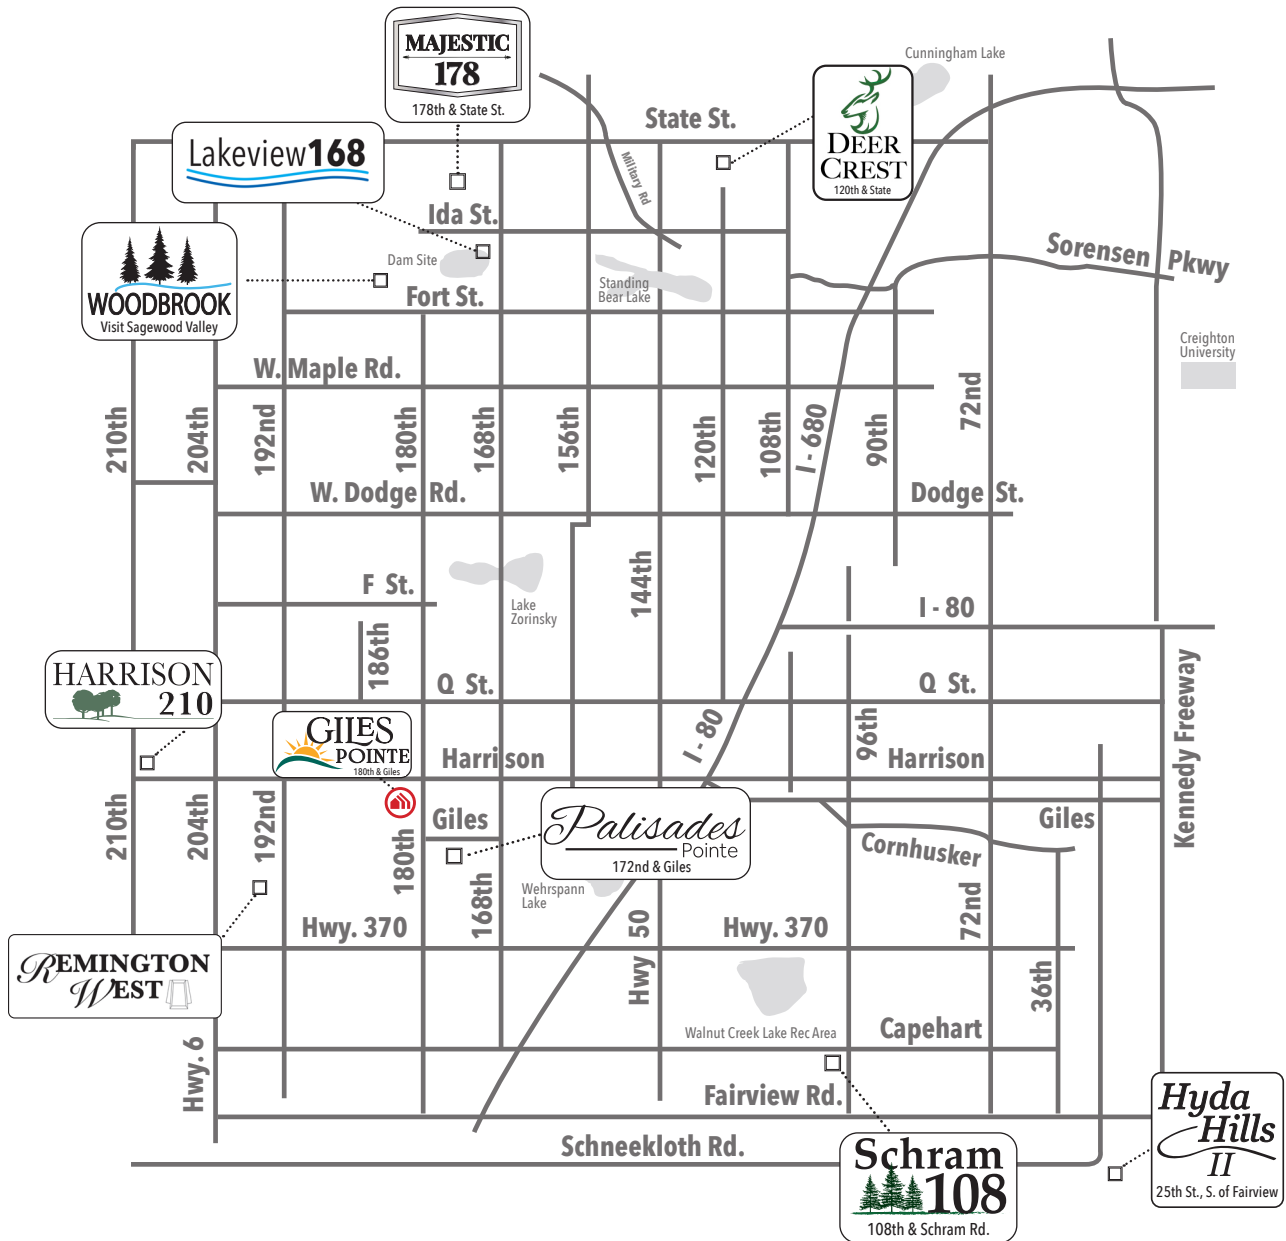

Available in these communities

Austin 2025

Multi Level • 1870 sq. ft.

advantage TM
YOUR NEXT MOVE

Indicates Model Home Location

Sales Information: 402-505-9000

CelebrityHomesOmaha.com

CELEBRITY HOMES
Homes • Villas • Townhomes