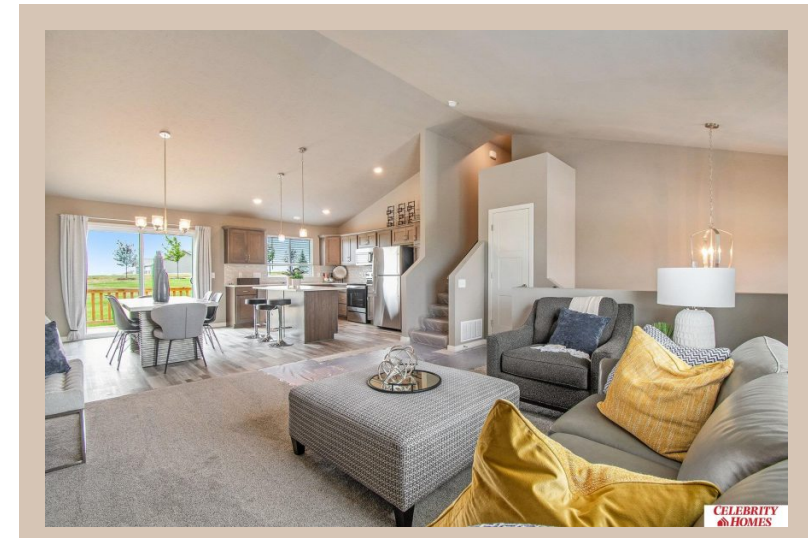

8608 S 177 Avenue, Omaha, Ne 68136

Details

Price : 347900

Style : Multi-Level

Floorplan : Carlton

Communities : Giles Pointe

Bedrooms : 3

Baths : 2

Sq Footage : 1732

Included : Welcome to The Carlton by Celebrity Homes. An Open Foyer welcomes you to this truly Spacious Design. Once on the main floor, the Gathering Room is sure to impress with its' high ceilings and Electric Linear Fireplace. An Eat-In Island Kitchen with Dining Area is perfect for a growing family. Need to entertain or just relax, the finished lower lever is PERFECT! And the additional daylight windows are the magic touch. Owner's Suite is appointed with a walk-in closet, $\frac{3}{4}$ Bath with a Dual Vanity. Features of this 3 Bedroom, 2 Bath Home Include: Oversized 2 Car Garage with a Garage Door Opener, Refrigerator, Washer/Dryer Package, Quartz Countertops, Luxury Vinyl Panel Flooring (LVP) Package, Sprinkler System, Extended 2-10 Warranty Program, $\frac{1}{2}$ Bath Rough-In, Professionally Installed Blinds, and that's just the start! (Pictures of Model Home) Price may reflect promotional discounts, if applicable