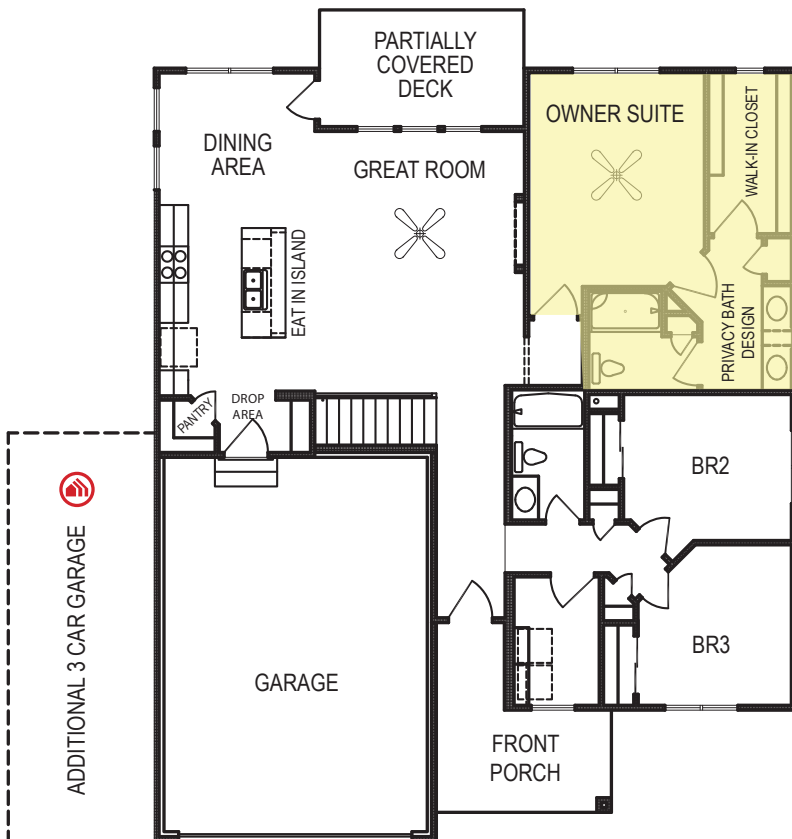

CelebrityHomesOmaha.com

CELEBRITY
HOMES
Homes • Villas

*Celebrity Homes Inc., 1997-present. Celebrity Homes reserves the right to make any changes to floor plan, price, specification or material changes for product improvement.