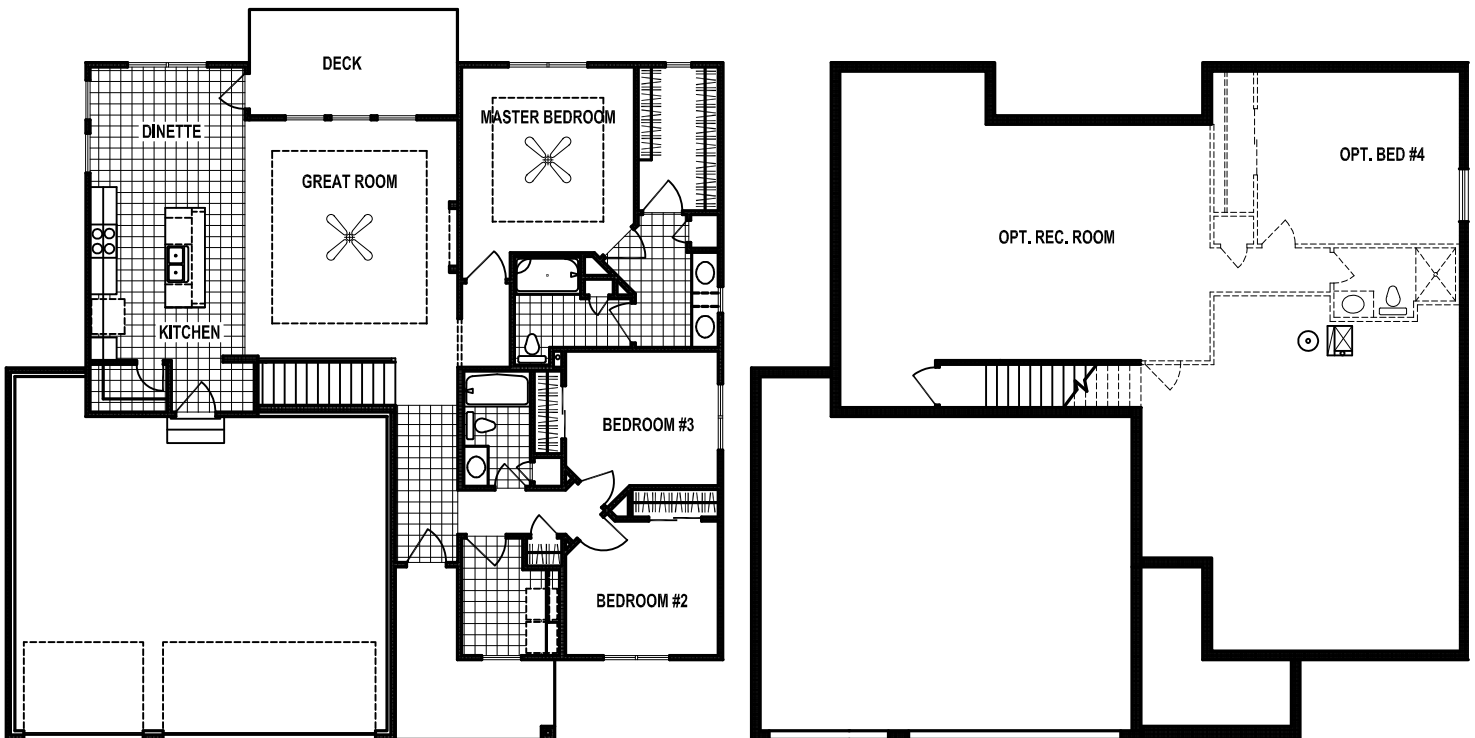

SHERIDAN 2025 EXP

ELEV. B

MAIN FLOOR 1637 SQ. FT.

**CELEBRITY
HOMES**

Homes ★ Villas ★ Townhomes

Yes! It's All Included