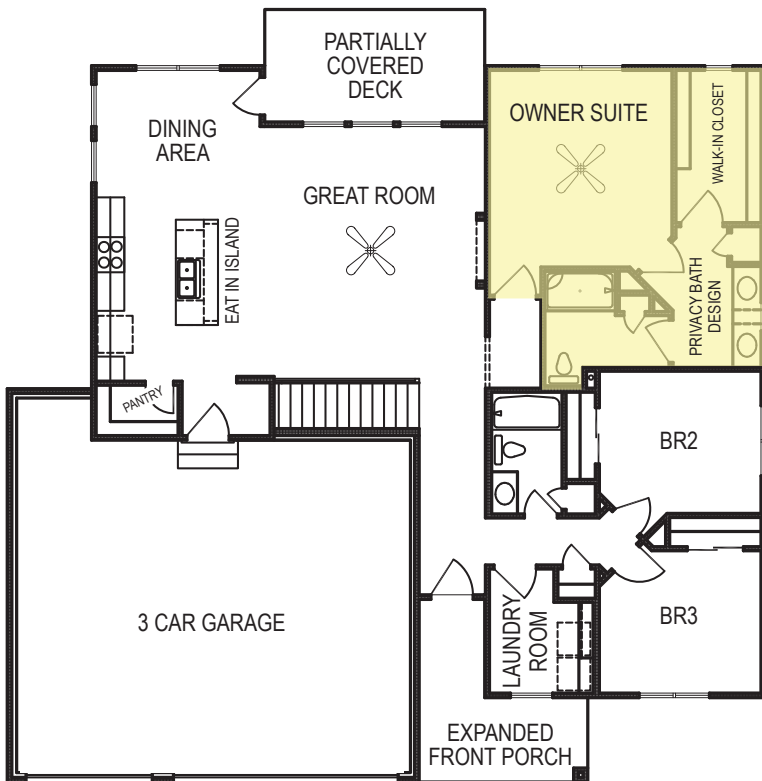

Sheridan EXP

Ranch • 1637 sf

advantage™
YOUR NEXT MOVE

Yes! It's All Included!

- Homesite
- Linear Fireplace
- Open Kitchen with Eat In Island
- Front Porch
- Partially Covered Deck
- Expanded Door Package
- Designer Lighting Package
- Expanded Package
 - Expanded Living Area
 - Expanded Garage
- 3 Car Garage

Additional Features:

- 🏠 Walk Out Basement Package
- 🏠 Finished Basement:
 - Rec Room
 - BR 4/Office
 - Finished Bathroom

CelebrityHomesOmaha.com

CELEBRITY HOMES
Homes • Villas

*Celebrity Homes Inc., 1997-present. Celebrity Homes reserves the right to make any changes to floor plan, price, specification or material changes for product improvement.