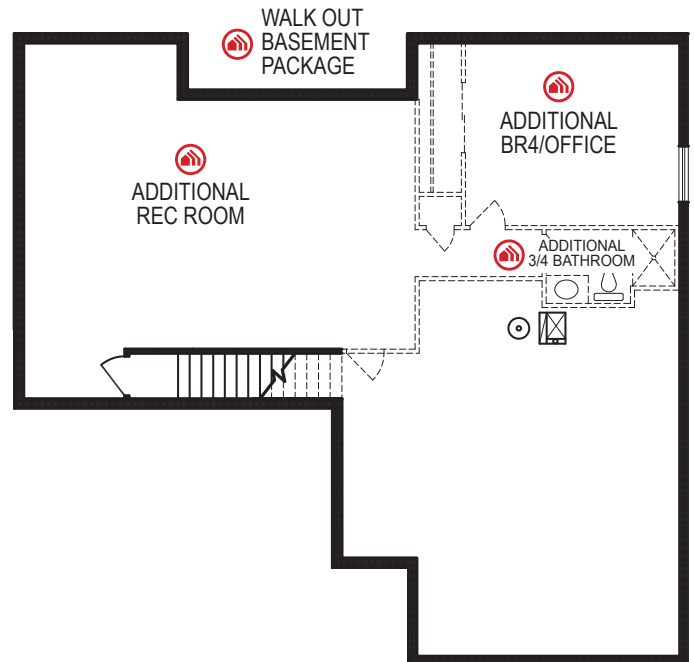

CelebrityHomesOmaha.com

CELEBRITY HOMES
Homes • Villas

*Celebrity Homes Inc., 1997-present. Celebrity Homes reserves the right to make any changes to floor plan, price, specification or material changes for product improvement.