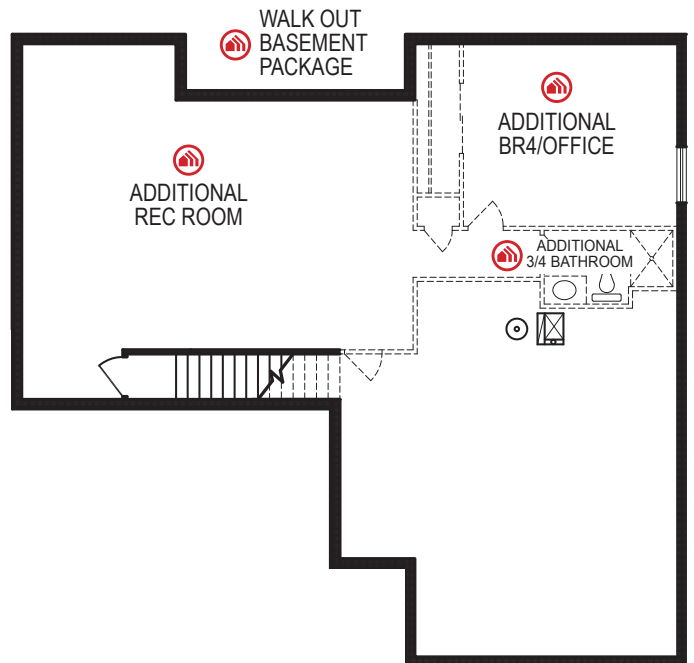

CelebrityHomesOmaha.com

CELEBRITY HOMES
Homes • Villas

*Celebrity Homes Inc., 1997-present. Celebrity Homes reserves the right to make any changes to floor plan, price, specification or material changes for product improvement.