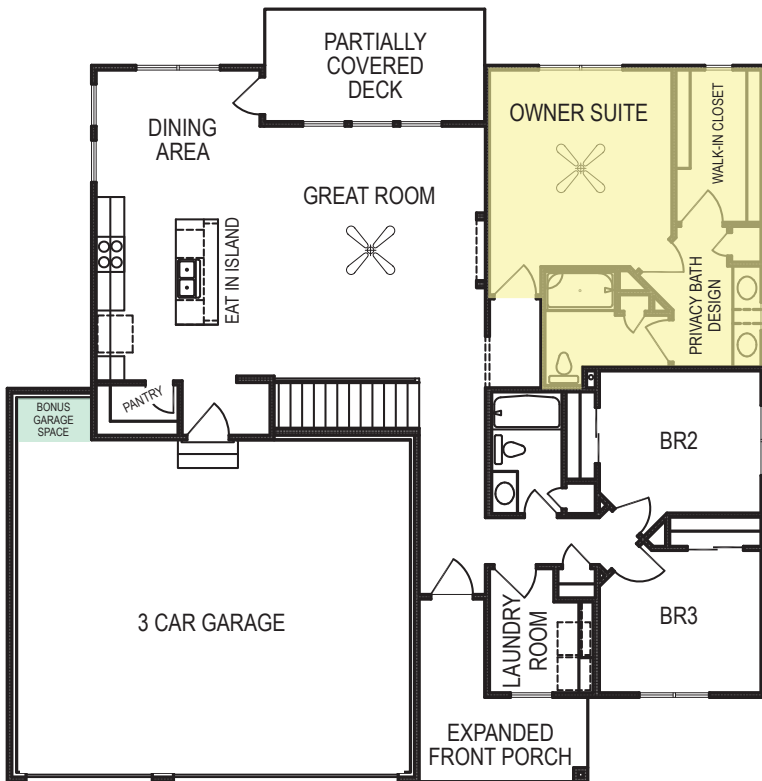

CelebrityHomesOmaha.com

CELEBRITY HOMES
Homes • Villas

*Celebrity Homes Inc., 1997-present. Celebrity Homes reserves the right to make any changes to floor plan, price, specification or material changes for product improvement.