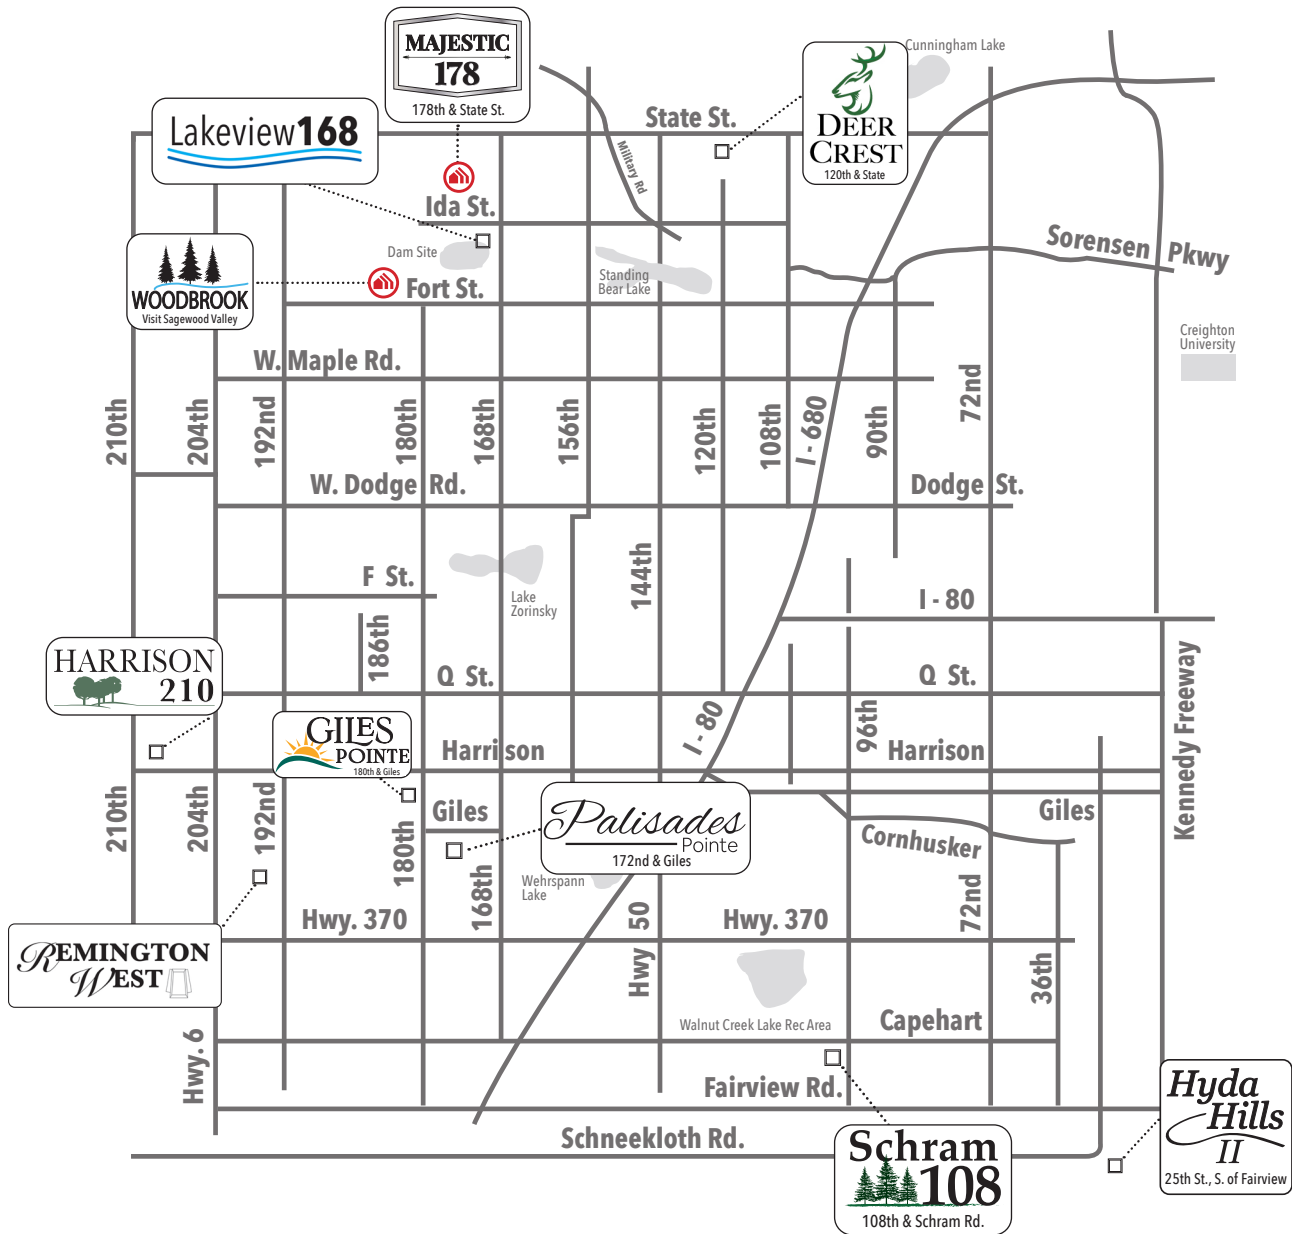

Available in these communities

Sheridan 2025

Ranch • 1507 sq. ft.

advantage TM
YOUR NEXT MOVE

Indicates Model Home Location

Sales Information: 402-505-9000

CelebrityHomesOmaha.com

CELEBRITY HOMES
Homes • Villas • Townhomes