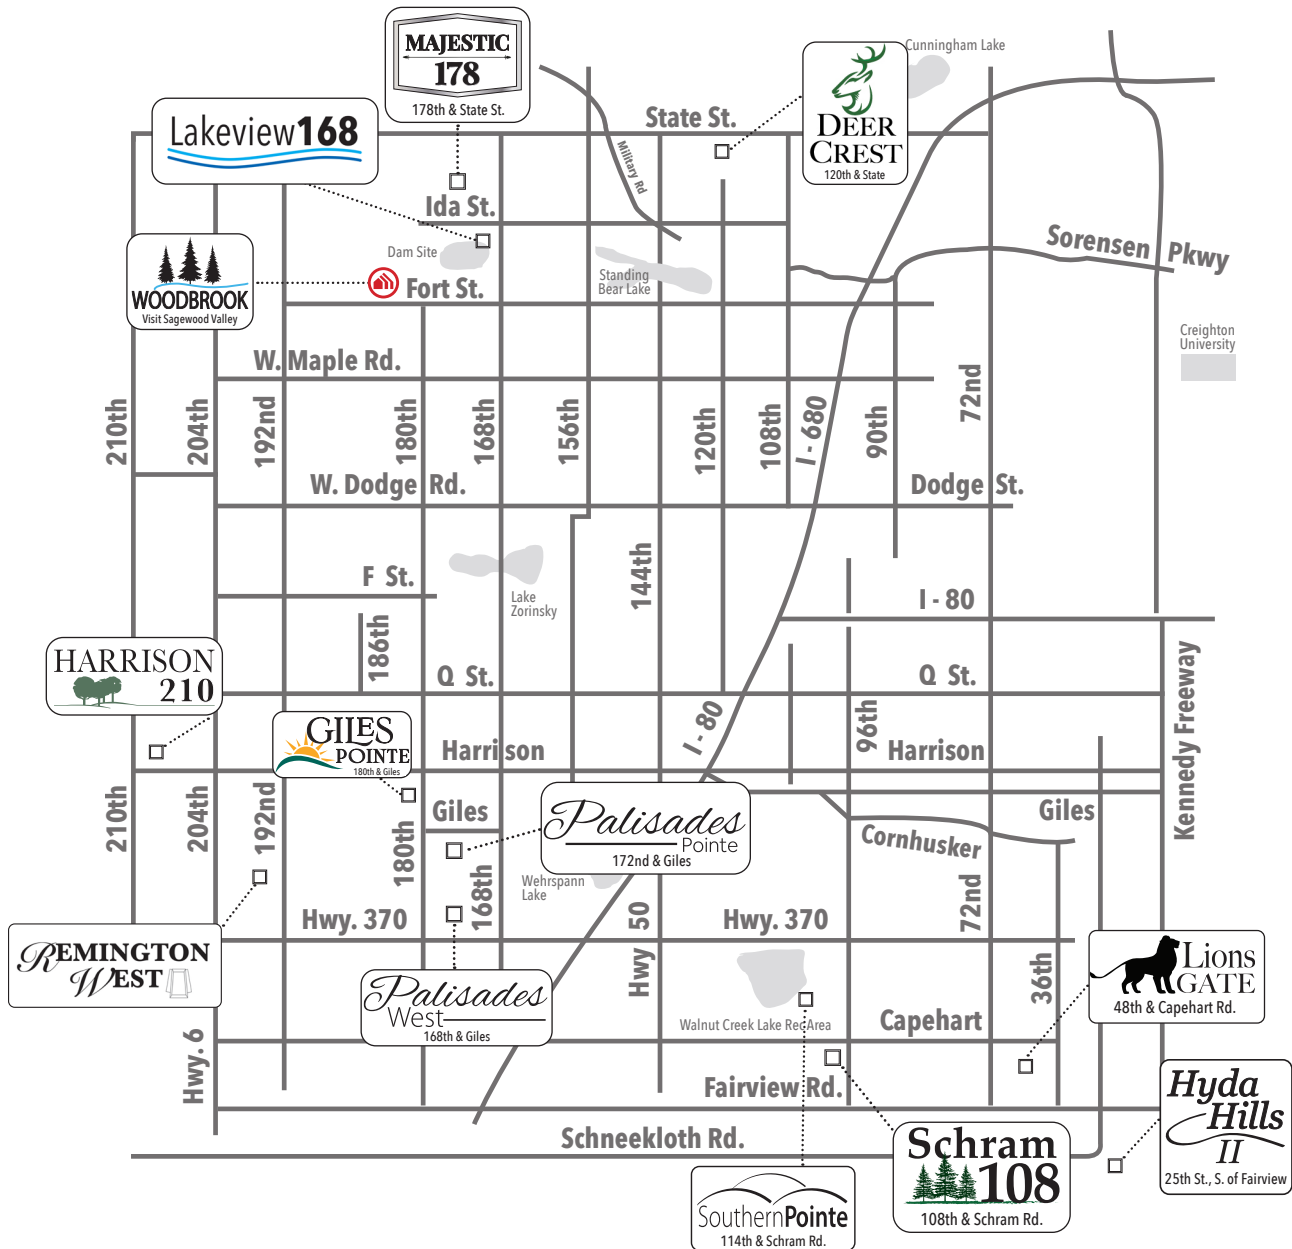

Available in these communities

Sheridan

Ranch • 1507 sq. ft.

advantage 
 YOUR NEXT MOVE

 Indicates Model Home Location

Sales Information: 402-505-9000

CelebrityHomesOmaha.com

CELEBRITY
HOMES
Homes • Villas • Townhomes