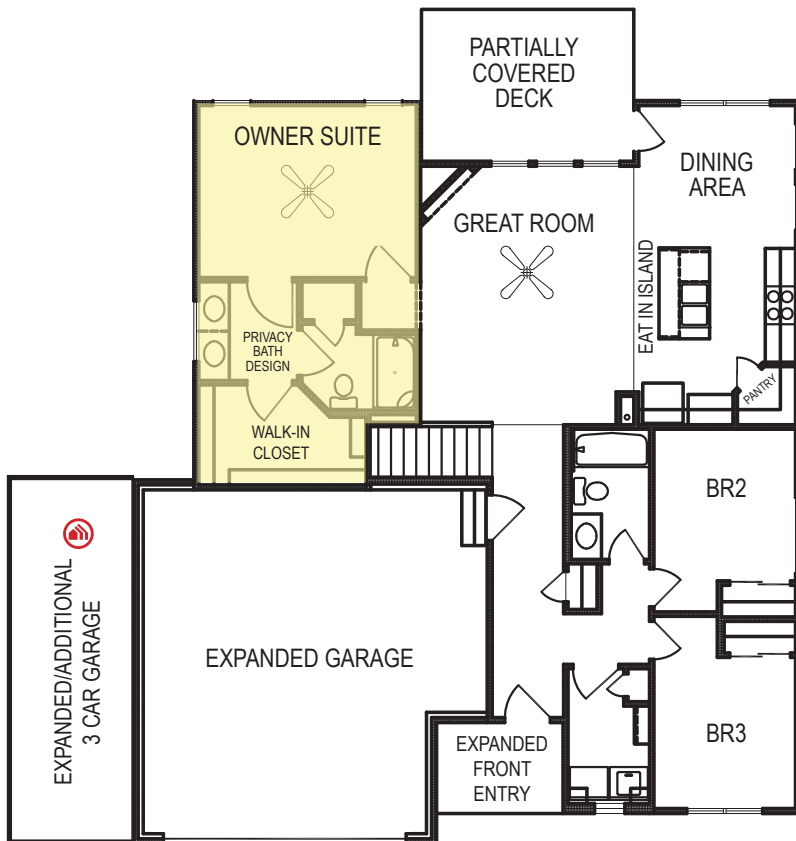

Jordan 2025

Ranch • 1920 sf

new beginnings™
A GREAT PLACE TO START

Yes! It's All Included!

- Homesite
- Linear Fireplace
- Open Kitchen with Eat In Island
- Partially Covered Deck
- Designer Lighting Package
- Finished Rec Room
- Expanded Door Package
- Expanded Package
 - Expanded Great Room
 - Spacious Walk-In Closet
- Expanded Garage
- Expanded Front Entry

Additional Features:

- 🏠 3-Car Garage
- 🏠 Walk Out Basement Package
- 🏠 Finished Basement
 - BR4 or Office
 - Finished Bathroom

CelebrityHomesOmaha.com

CELEBRITY HOMES
Homes • Villas

*Celebrity Homes Inc., 1997-present. Celebrity Homes reserves the right to make any changes to floor plan, price, specification or material changes for product improvement.