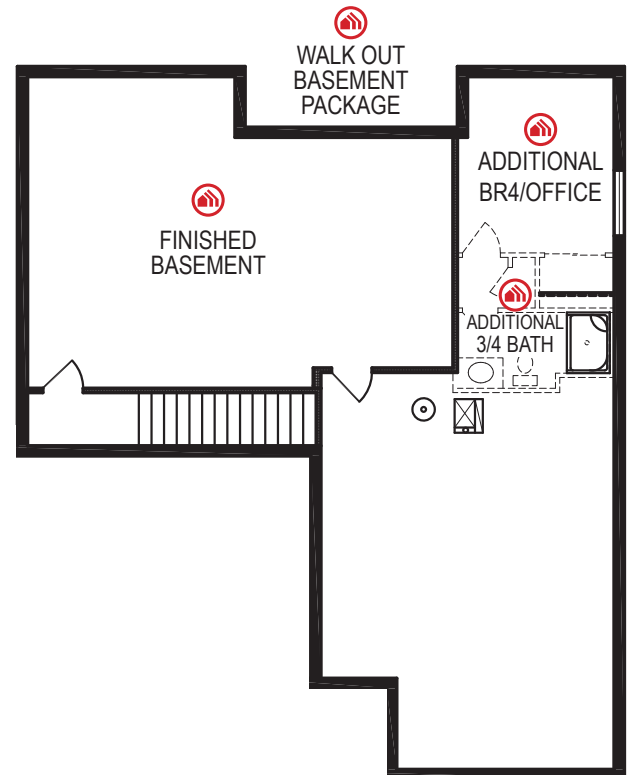

CelebrityHomesOmaha.com

CELEBRITY HOMES
Homes • Villas

*Celebrity Homes Inc., 1997-present. Celebrity Homes reserves the right to make any changes to floor plan, price, specification or material changes for product improvement.