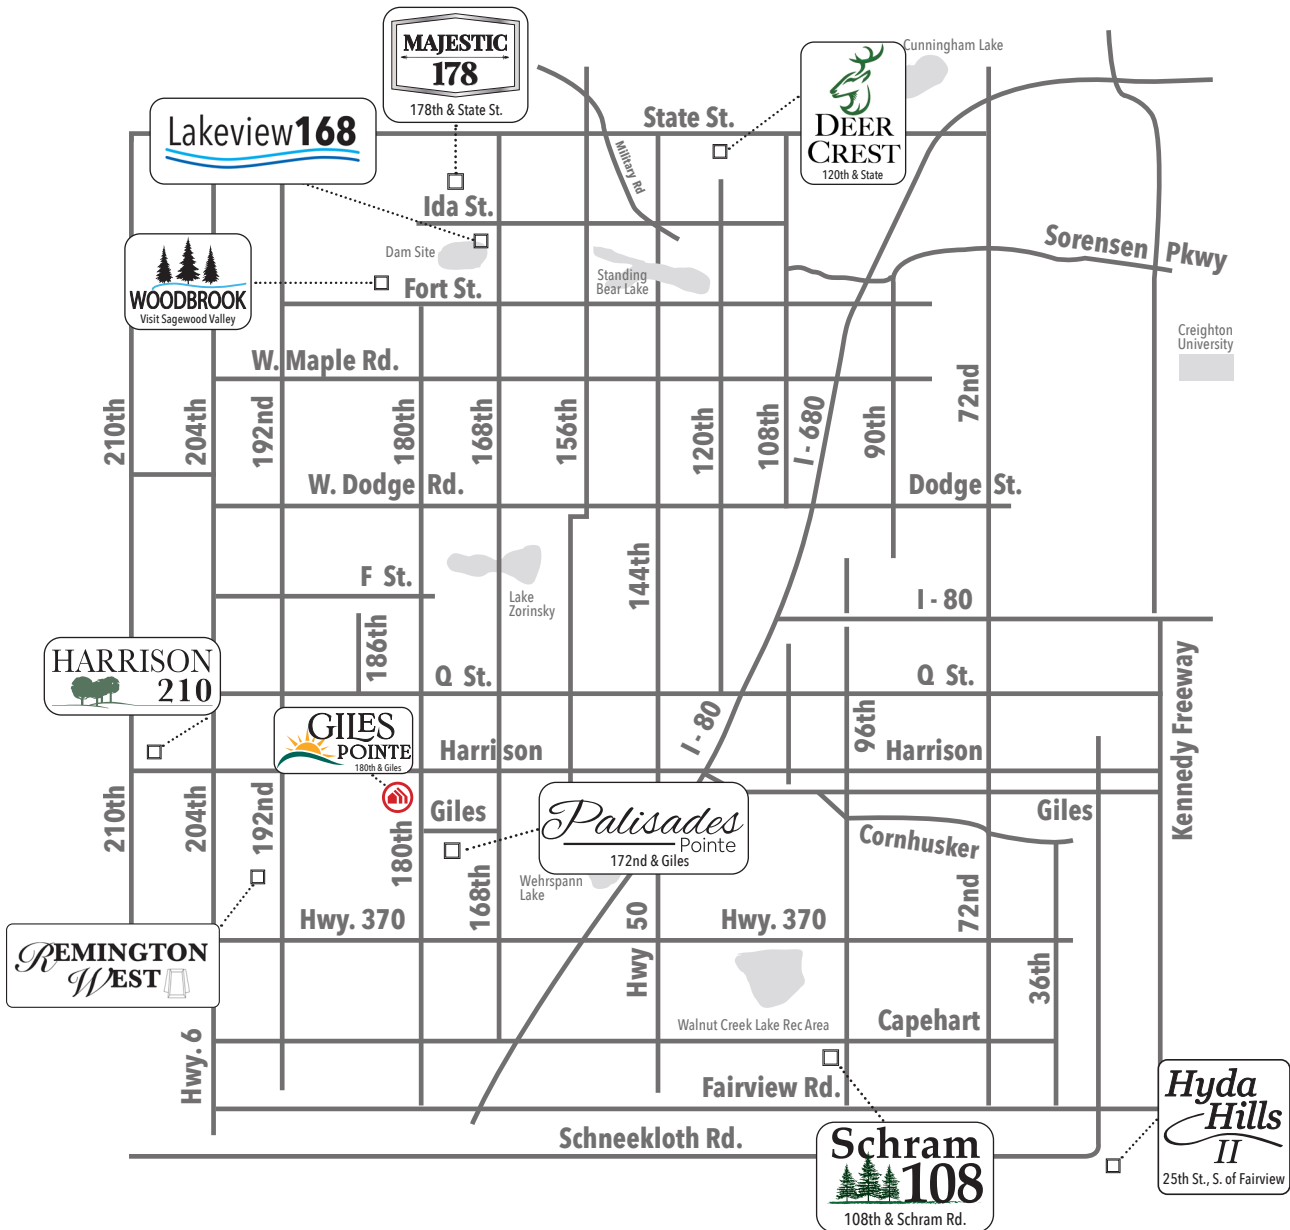

Available in these communities

Jordan 2025

Ranch • 1920 sq. ft.

new
beginnings™
A GREAT PLACE TO START

Indicates Model Home Location

Sales Information: 402-505-9000

CelebrityHomesOmaha.com

**CELEBRITY
HOMES**
Homes • Villas • Townhomes