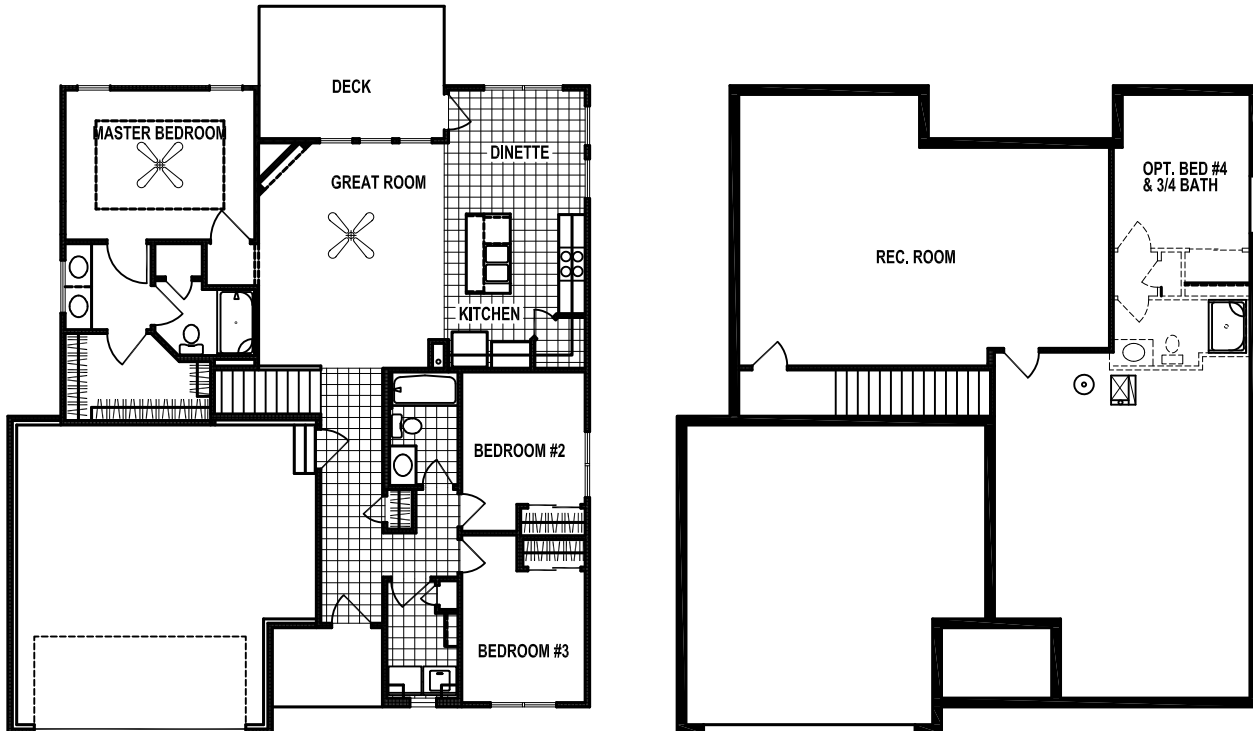

# JORDAN 2025

ELEV D

MAIN FLOOR 1378 SQ. FT.  
LOWER LEVEL 542 SQ. FT.  
TOTAL S.F. 1920 SQ. FT.

**CELEBRITY  
HOMES**

Homes ★ Villas ★ Townhomes

Yes! It's All Included