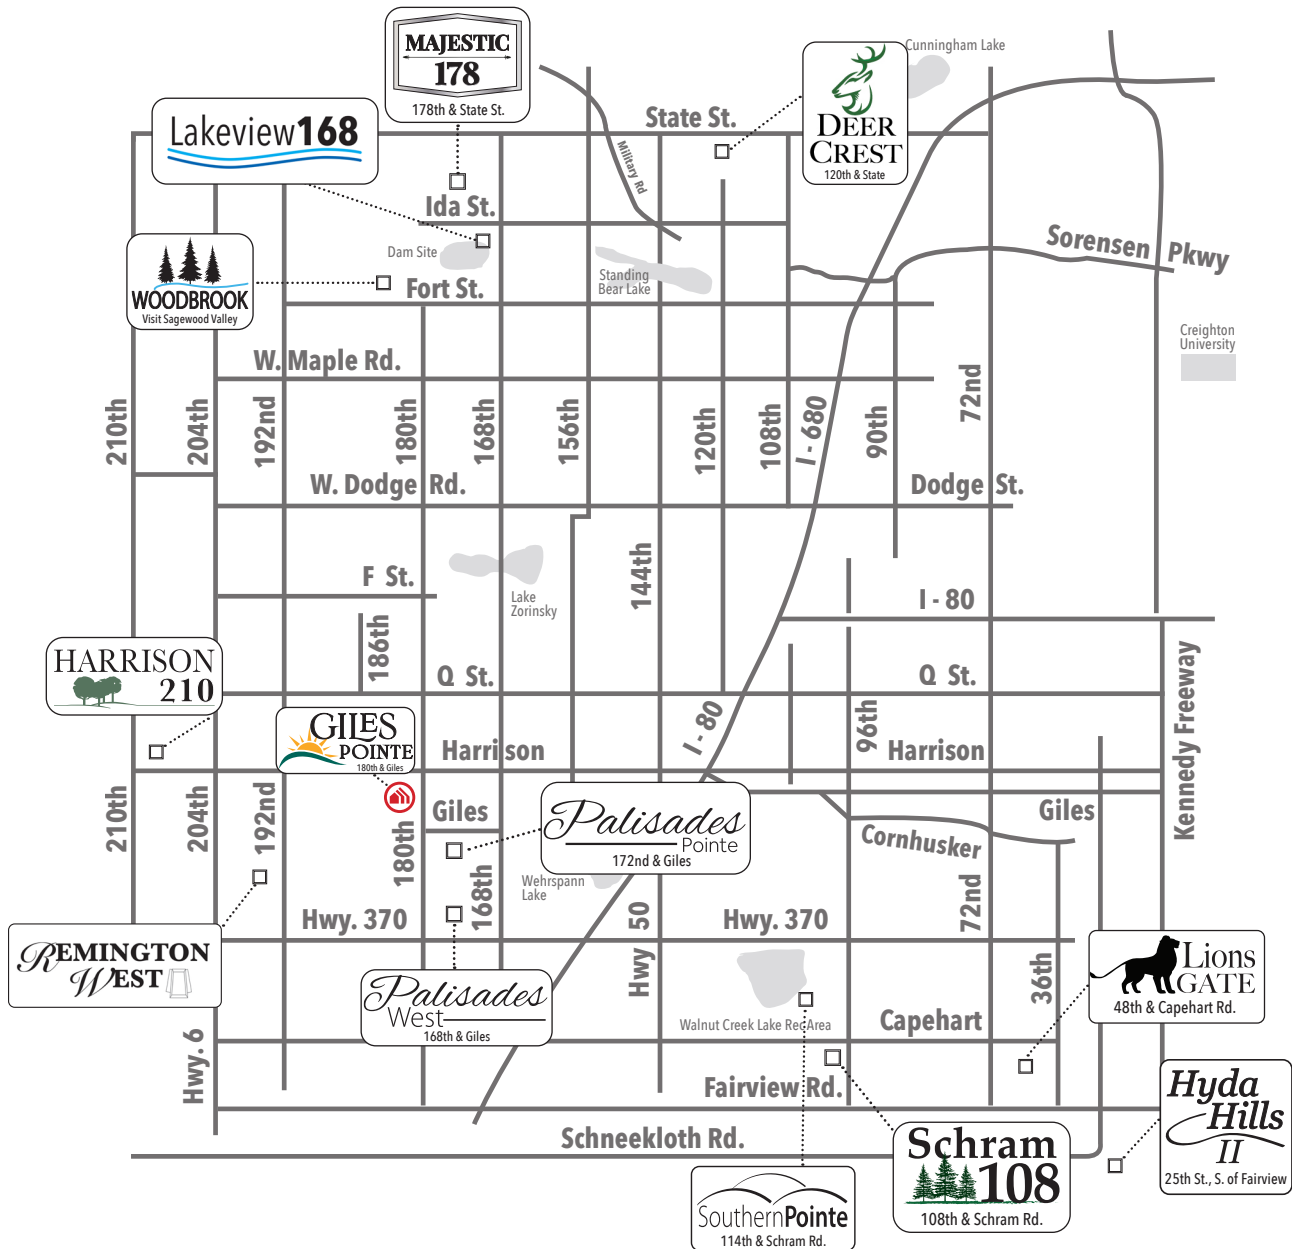

Available in these communities

Jordan

Ranch • 1879 sq. ft.

new
beginnings TM
A GREAT PLACE TO START

 Indicates Model Home Location

Sales Information: 402-505-9000

CelebrityHomesOmaha.com

CELEBRITY
HOMES
Homes • Villas • Townhomes