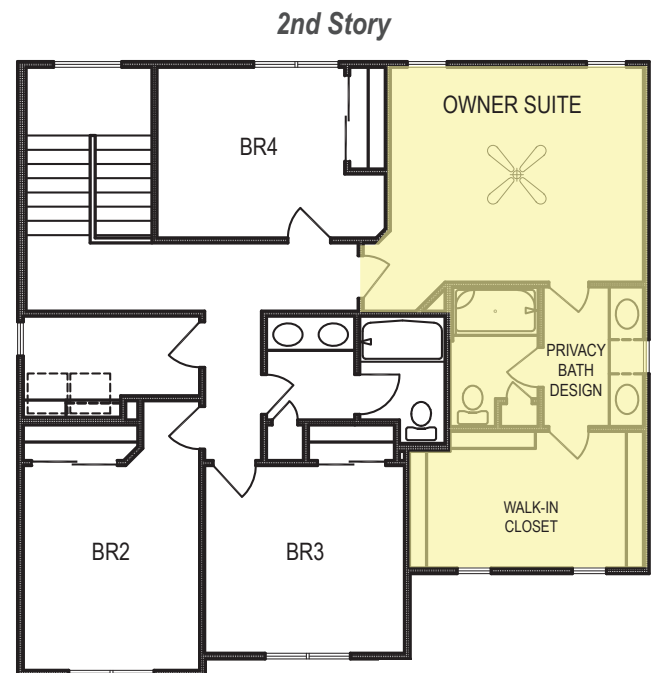

CelebrityHomesOmaha.com

CELEBRITY HOMES
Homes • Villas

*Celebrity Homes Inc., 1997-present. Celebrity Homes reserves the right to make any changes to floor plan, price, specification or material changes for product improvement.