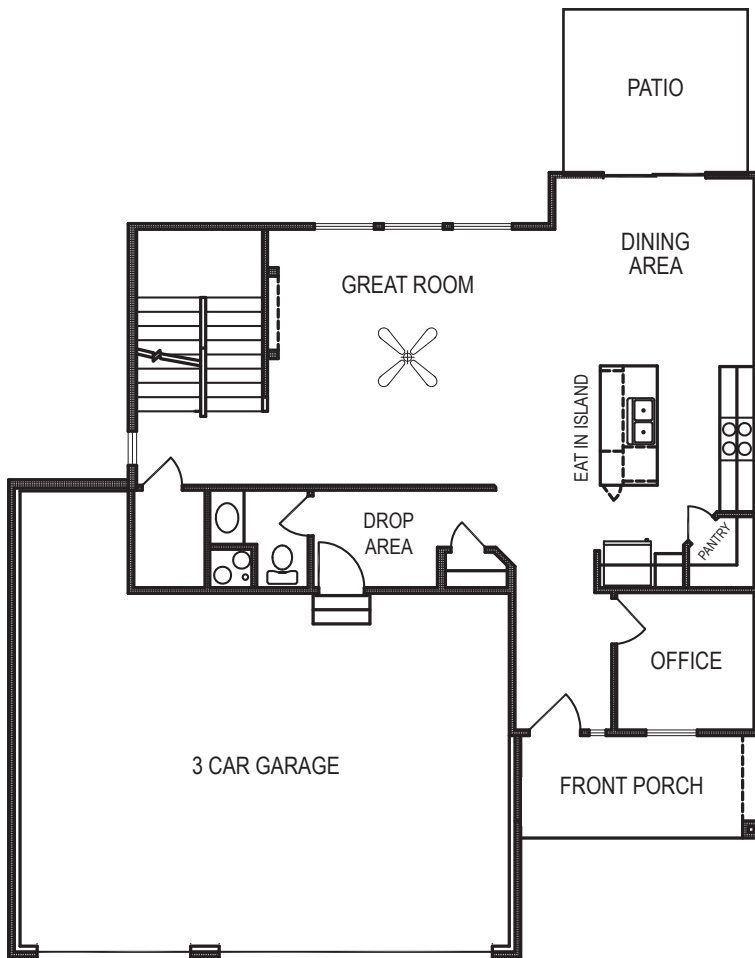

CelebrityHomesOmaha.com

CELEBRITY HOMES
Homes • Villas

*Celebrity Homes Inc., 1997-present. Celebrity Homes reserves the right to make any changes to floor plan, price, specification or material changes for product improvement.