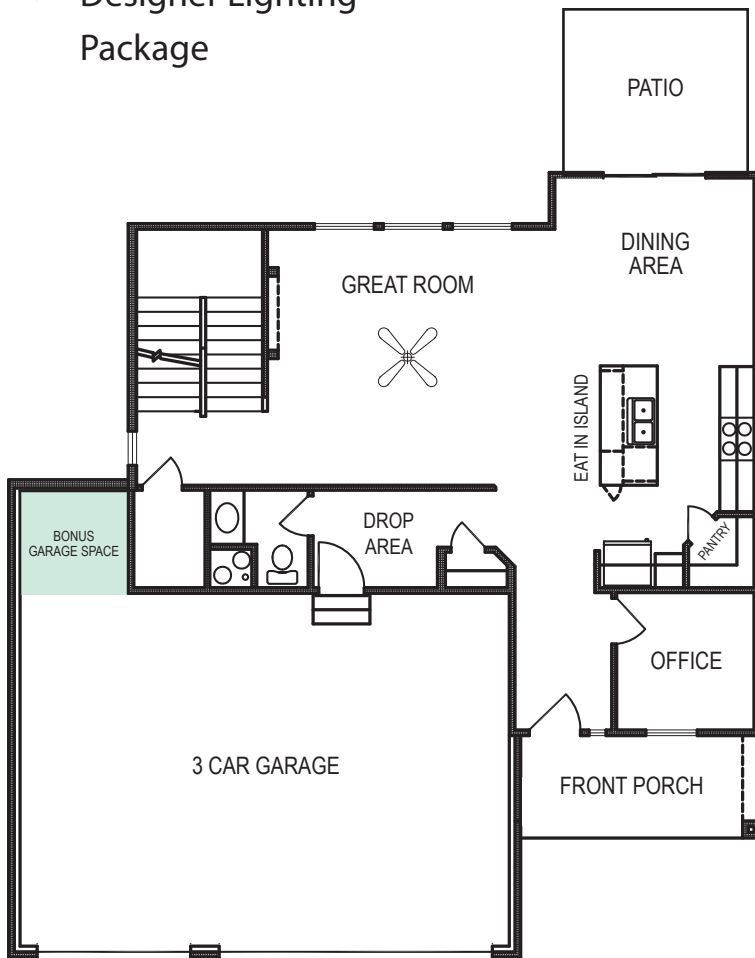

Grayson EXP

2 Story • 2129 sf

advantage™
YOUR NEXT MOVE

Yes! It's All Included!

- Homesite
- Linear Fireplace
- Open Kitchen with Eat In Island
- Designer Lighting Package
- Front Covered Porch
- Office
- 3-Car Garage
- Bonus Garage Space

Additional Features:

- Walk Out Basement Package
- Finished Basement
 - Rec Room
 - BR 5/Office
 - Finished Bathroom

CelebrityHomesOmaha.com

CELEBRITY
HOMES
Homes • Villas

*Celebrity Homes Inc., 1997-present. Celebrity Homes reserves the right to make any changes to floor plan, price, specification or material changes for product improvement.