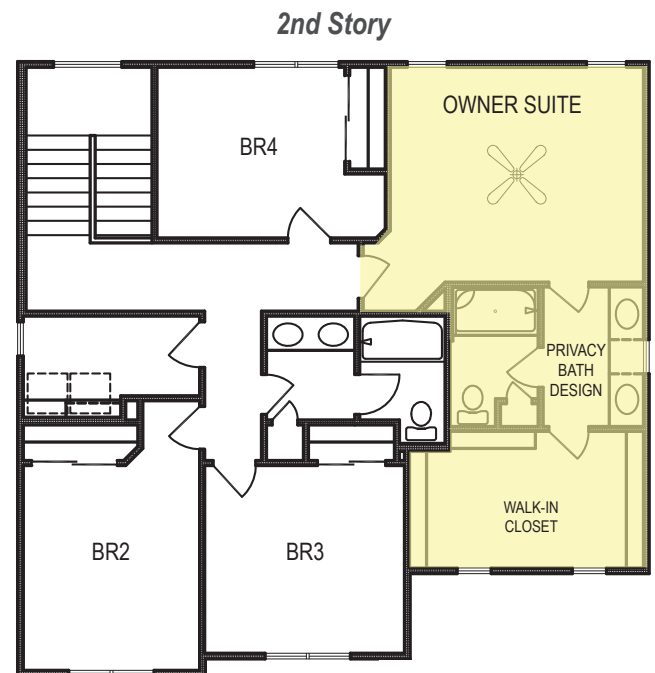

Grayson EXP

2 Story • 2129 sf

advantage™
YOUR NEXT MOVE

Yes! It's All Included!

- Homesite
- Linear Fireplace
- Open Kitchen with Eat In Island
- Designer Lighting Package
- Front Covered Porch
- Office
- 3-Car Garage
- Bonus Garage Space

Additional Features:

- Walk Out Basement Package
- Finished Basement
 - Rec Room
 - BR 5/Office
 - Finished Bathroom

CelebrityHomesOmaha.com

CELEBRITY
HOMES
Homes • Villas

*Celebrity Homes Inc., 1997-present. Celebrity Homes reserves the right to make any changes to floor plan, price, specification or material changes for product improvement.