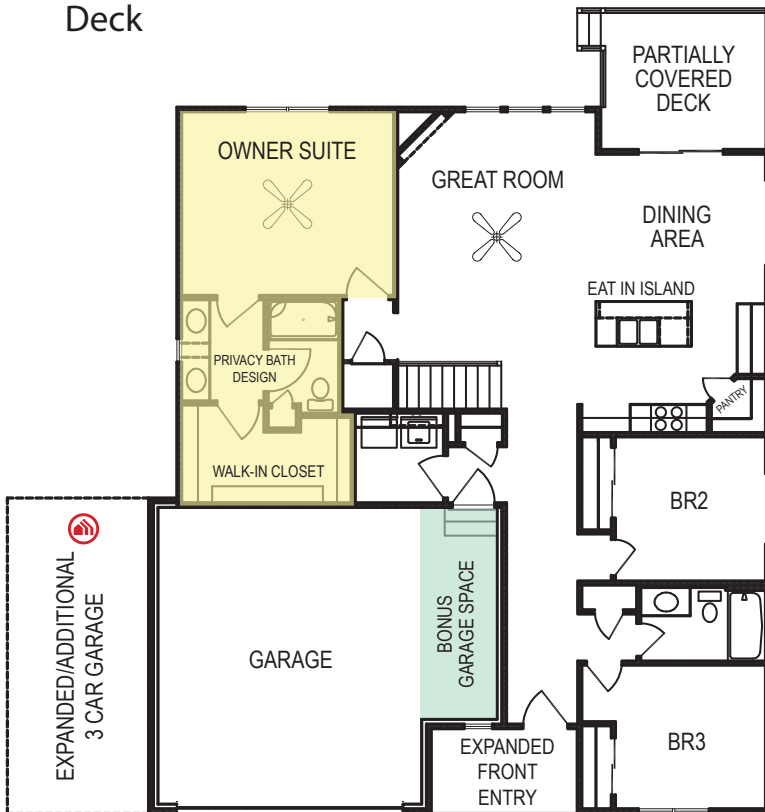

Concord 2025

Ranch • 1533 sf

advantageSM
YOUR NEXT MOVE

Yes! It's All Included!

- Homesite
- Linear Fireplace
- Open Kitchen with Eat In Island
- Partially Covered Deck
- Expanded Door Package
- Designer Lighting Package
- Expanded Front Entry
- Bonus Garage Space

Additional Features:

- 🏠 Expanded Garage
- 🏠 3-Car Garage
- 🏠 Walk Out Basement Package
- 🏠 Finished Basement:
 - Rec Room
 - BR 4/Office
 - Finished Bathroom

CelebrityHomesOmaha.com

CELEBRITY HOMES
Homes • Villas