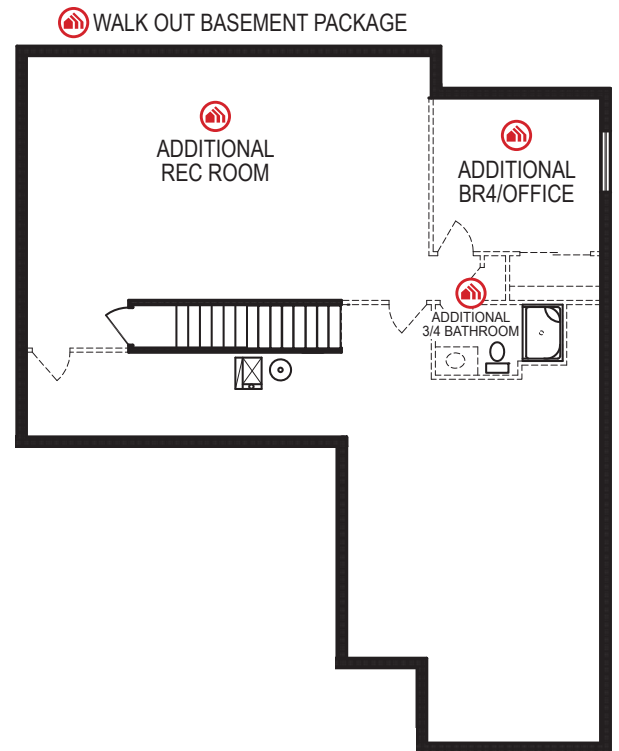

CelebrityHomesOmaha.com

CELEBRITY HOMES
Homes • Villas

*Celebrity Homes Inc., 1997-present. Celebrity Homes reserves the right to make any changes to floor plan, price, specification or material changes for product improvement.