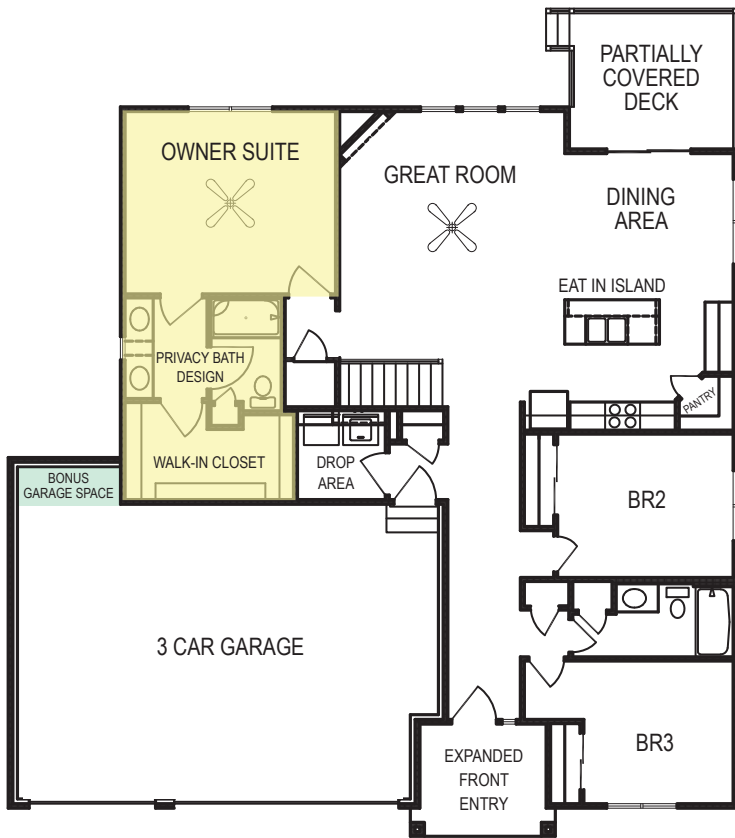

Concord EXP 2025

Ranch • 1621 sf

advantageSM
YOUR NEXT MOVE

Yes! It's All Included!

- Homesite
- Linear Fireplace
- Open Kitchen with Eat In Island
- Partially Covered Deck
- Designer Lighting Package
- Expanded Door Package
- Expanded Package
 - Expanded Living Area
 - Expanded Front Entry
- 3 Car Garage
- Bonus Garage Space

Additional Features:

- 🏠 Walk Out Basement Package
- 🏠 Finished Basement:
 - Rec Room
 - BR 4/Office
 - Finished Bathroom

CelebrityHomesOmaha.com

CELEBRITY HOMES
Homes • Villas

*Celebrity Homes Inc., 1997-present. Celebrity Homes reserves the right to make any changes to floor plan, price, specification or material changes for product improvement.