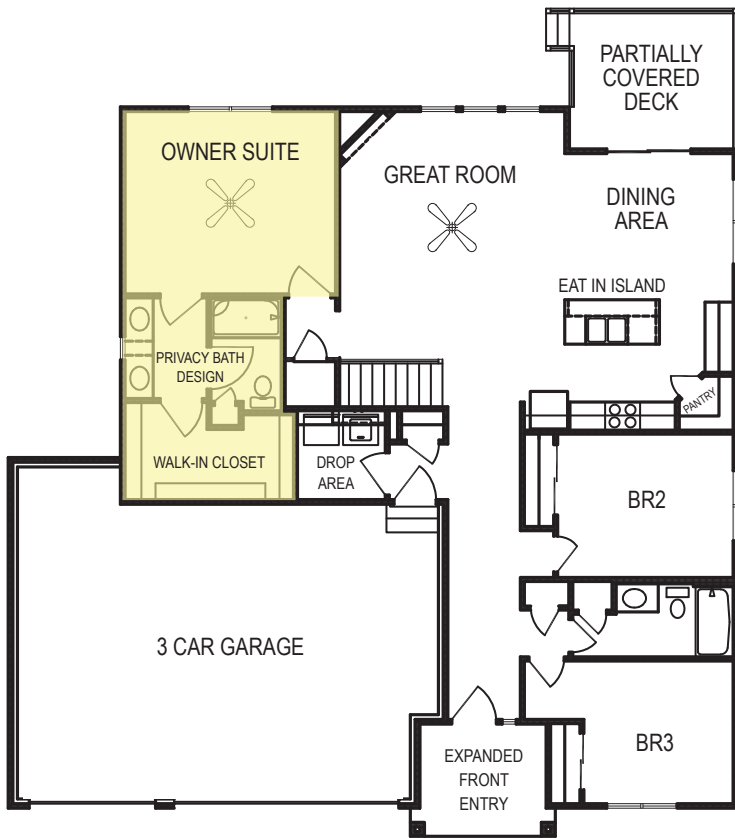

Concord EXP 2025

Ranch • 1621 sf

advantageSM
YOUR NEXT MOVE

Yes! It's All Included!

- Homesite
- Linear Fireplace
- Open Kitchen with Eat In Island
- Partially Covered Deck
- Designer Lighting Package
- Expanded Door Package
- Expanded Package
 - Expanded Living Area
 - Expanded Front Entry
- 3 Car Garage

Additional Features:

- 🏠 Walk Out Basement Package
- 🏠 Finished Basement:
 - Rec Room
 - BR 4/Office
 - Finished Bathroom

CelebrityHomesOmaha.com

CELEBRITY HOMES
Homes • Villas

*Celebrity Homes Inc., 1997-present. Celebrity Homes reserves the right to make any changes to floor plan, price, specification or material changes for product improvement.