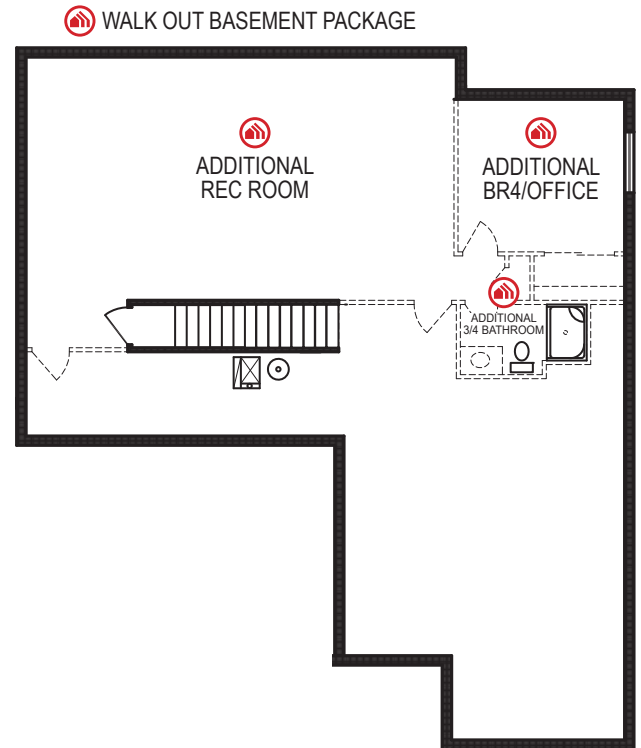

CelebrityHomesOmaha.com

CELEBRITY HOMES
Homes • Villas

*Celebrity Homes Inc., 1997-present. Celebrity Homes reserves the right to make any changes to floor plan, price, specification or material changes for product improvement.