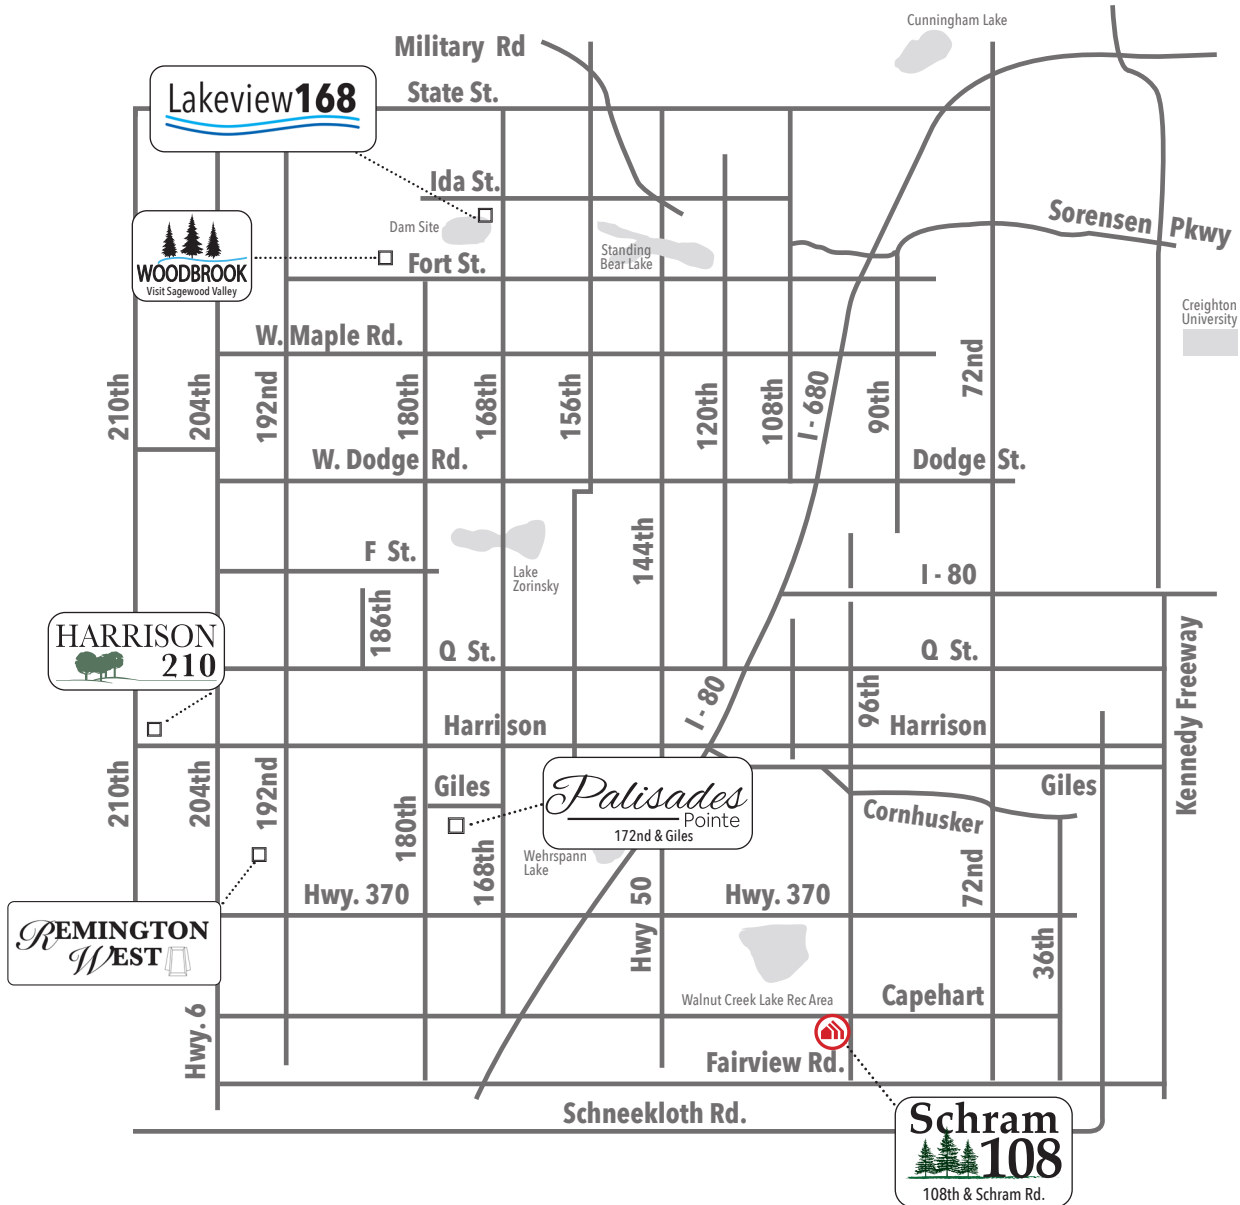

Available in these communities
Concord EXP 2025

Ranch • 1621 sq. ft.

advantage
 YOUR NEXT MOVE

Indicates Model Home Location

Sales Information: 402-505-9000

CelebrityHomesOmaha.com

CELEBRITY HOMES
 Homes • Villas • Townhomes