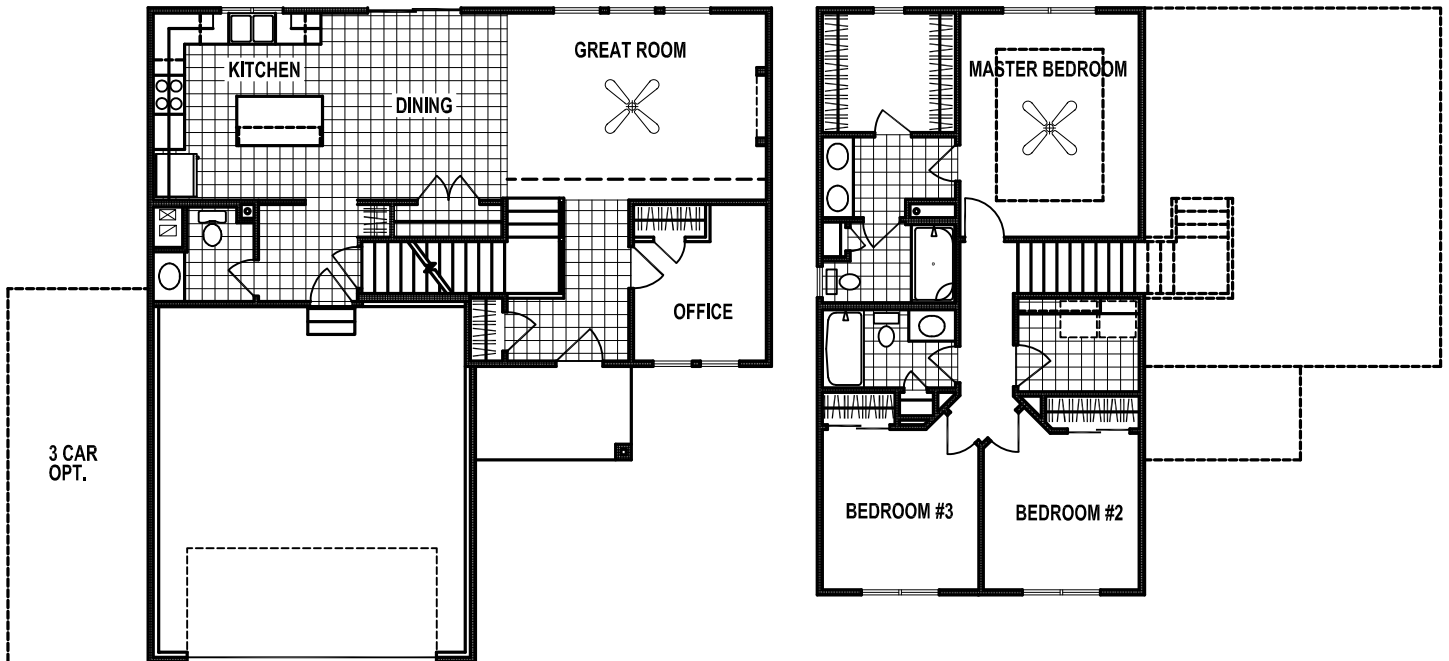

# SHERIDAN 2025 EXP

ELEV. B

MAIN FLOOR 1637 SQ. FT.

**CELEBRITY  
HOMES**

Homes ★ Villas ★ Townhomes

Yes! It's All Included

# ROCKLIN 2025

ELEV. B

MAIN FLOOR 830 SQ. FT.  
2ND FLOOR 777 SQ.FT.  
TOTAL S.F. 1607 SQ.FT.

**CELEBRITY**  
**HOMES**

Homes ★ Villas ★ Townhomes

Yes! It's All Included

[www.celebrityhomesomaha.com](http://www.celebrityhomesomaha.com)