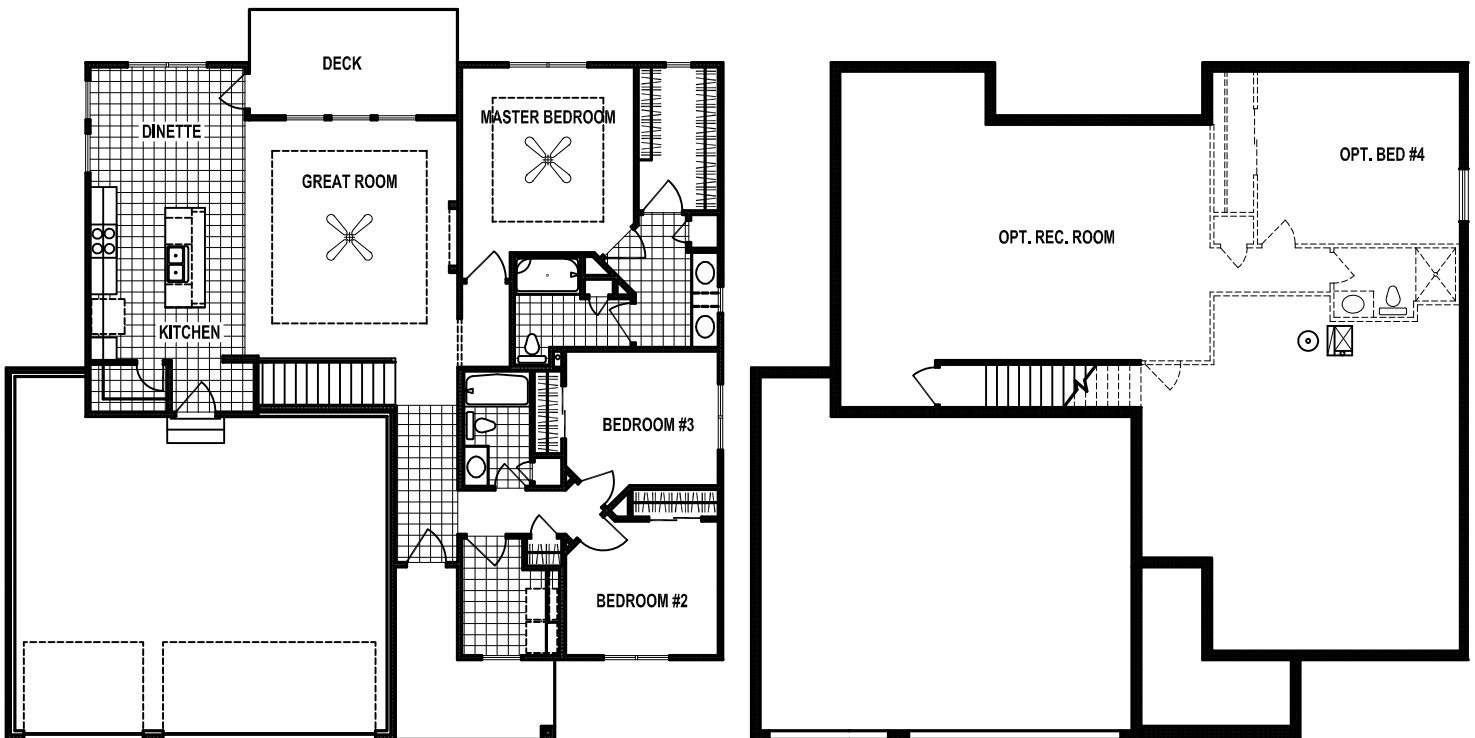

# SHERIDAN 2025

ELEV A

MAIN FLOOR | 1507

**CELEBRITY  
HOMES**

Homes ★ Villas ★ Townhomes

Yes! It's All Included

# SHERIDAN 2025 EXP

ELEV. B

MAIN FLOOR 1637 SQ. FT.

**CELEBRITY  
HOMES**

Homes ★ Villas ★ Townhomes

Yes! It's All Included

# ROCKLIN 2025

ELEV. B

MAIN FLOOR 830 SQ. FT.  
2ND FLOOR 777 SQ.FT.  
TOTAL S.F. 1607 SQ.FT.

**CELEBRITY**  
**HOMES**

Homes ★ Villas ★ Townhomes

Yes! It's All Included

[www.celebrityhomesomaha.com](http://www.celebrityhomesomaha.com)