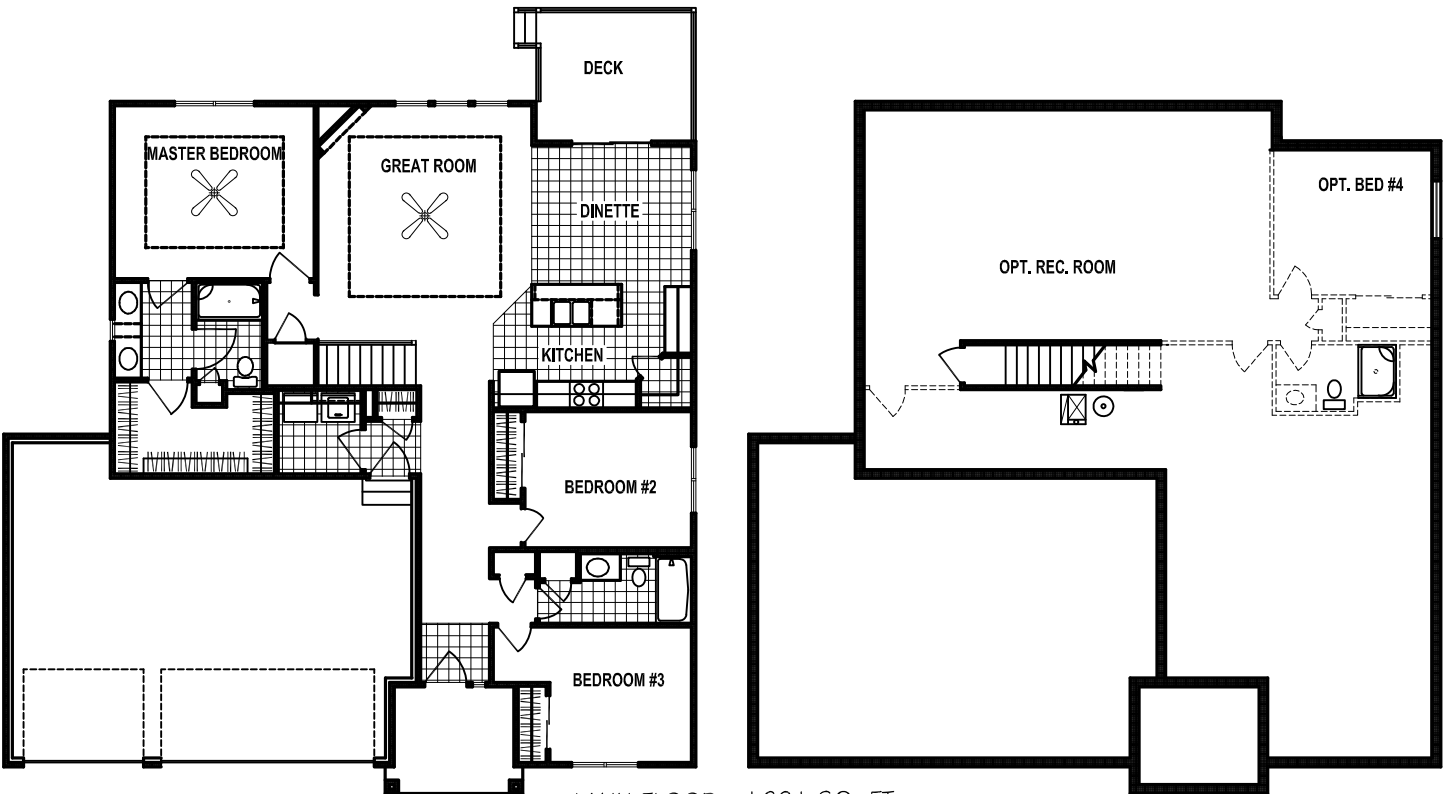

# CONCORD 2025

ELEV B

MAIN FLOOR 1533 SQ. FT.

**CELEBRITY  
HOMES**

Homes ★ Villas ★ Townhomes

Yes! It's All Included

# CONCORD 2025 EXP

ELEV B

MAIN FLOOR 1621 SQ. FT.

# ROCKLIN 2025

ELEV. B

MAIN FLOOR 830 SQ. FT.  
2ND FLOOR 777 SQ.FT.  
TOTAL S.F. 1607 SQ.FT.

**CELEBRITY**  
**HOMES**

Homes ★ Villas ★ Townhomes

Yes! It's All Included

[www.celebrityhomesomaha.com](http://www.celebrityhomesomaha.com)