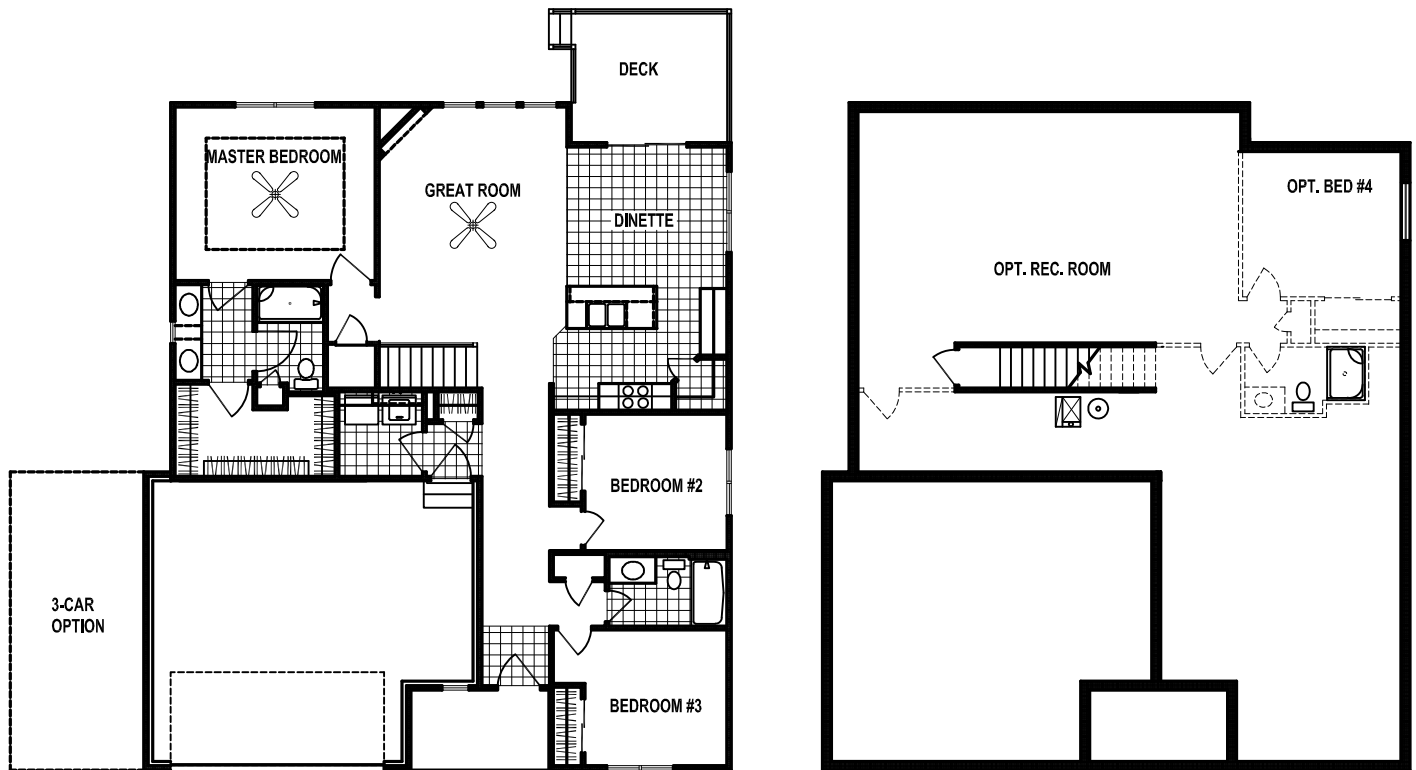

# CONCORD 2025

ELEV B

MAIN FLOOR 1533 SQ. FT.

**CELEBRITY  
HOMES**

Homes ★ Villas ★ Townhomes

Yes! It's All Included

# CONCORD 2025 EXP

ELEV B

MAIN FLOOR 1621 SQ. FT.

# ROCKLIN 2025

ELEV. B

MAIN FLOOR 830 SQ. FT.  
2ND FLOOR 777 SQ.FT.  
TOTAL S.F. 1607 SQ.FT.

**CELEBRITY**  
**HOMES**

Homes ★ Villas ★ Townhomes

Yes! It's All Included

[www.celebrityhomesomaha.com](http://www.celebrityhomesomaha.com)