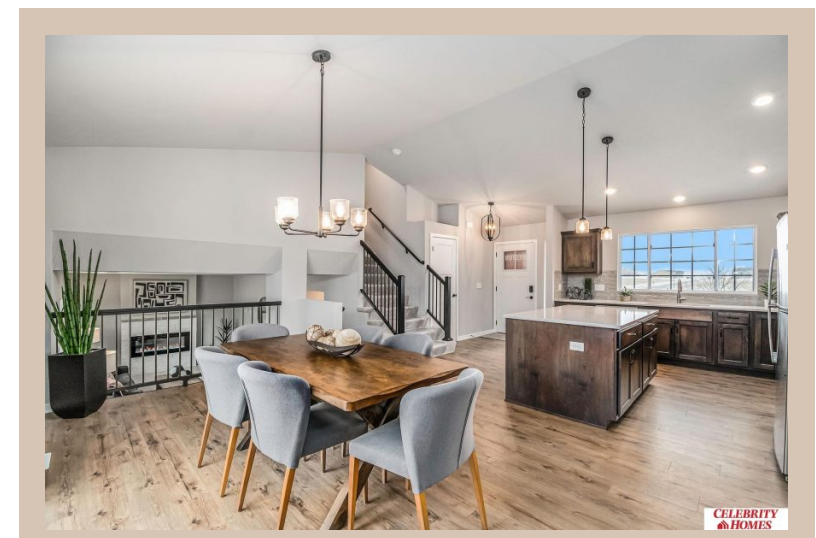

9106 S 177 Avenue Circle, Omaha, Ne 68136

Details

Price : 376400

Style : Multi-Level

Floorplan : Weston

Communities : Palisades Pointe

Bedrooms : 3

Baths : 3

Sq Footage : 1986

Included : Welcome to The Weston by Celebrity Homes. Think SPACIOUS when you think The Weston. You don't need to look at the square footage to tell you that this New Home has plenty of space. Starting with the Large Eat In Island Kitchen and Dining Area. A few steps away is the Gathering Room which is sure to impress with its' Electric Linear Fireplace. Need to entertain or just relax? The finished lower level is just PERFECT! A "Hidden Gem" of the Weston is its' upper level Laundry Room.. near all the bedrooms! Large Owner's Suite is appointed with a walk-in closet, ¾ Bath with a Dual Vanity. Features of this 3 Bedroom, 3 Bath Home Include: 2 Car Garage with a Garage Door Opener, Refrigerator, Washer/Dryer Package, Quartz Countertops, Luxury Vinyl Panel Flooring (LVP) Package, Sprinkler System, Extended 2-10 Warranty Program, Professionally Installed Blinds, and that's just the start! (Pictures of Model Home) Price may reflect promotional discounts, if applicable.