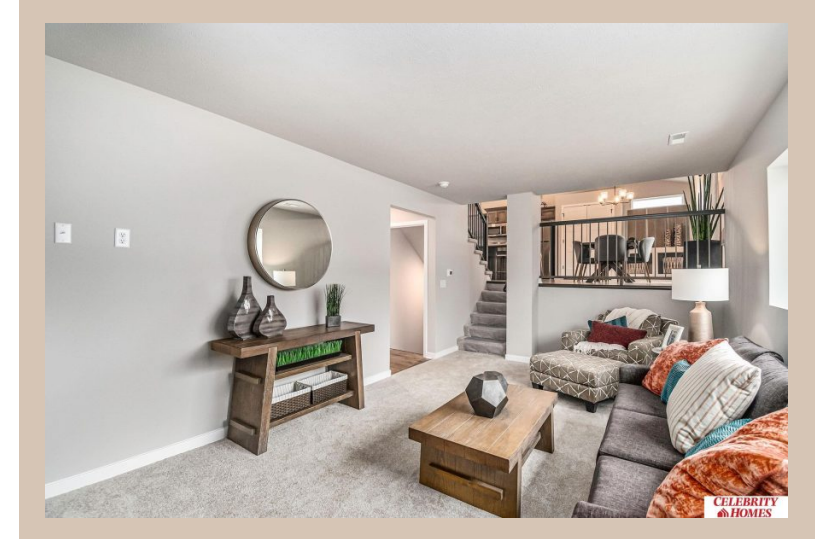

9106 S 177 Avenue Circle, Omaha, Ne 68136

Details

Price : 376400

Style : Multi-Level

Floorplan : Weston

Communities : Palisades Pointe

Bedrooms : 3

Baths : 3

Sq Footage : 1986

Included : Welcome to The Weston by Celebrity Homes. Think SPACIOUS when you think The Weston. You don't need to look at the square footage to tell you that this New Home has plenty of space. Starting with the Large Eat In Island Kitchen and Dining Area. A few steps away is the Gathering Room which is sure to impress with its' Electric Linear Fireplace. Need to entertain or just relax? The finished lower level is just PERFECT! A "Hidden Gem" of the Weston is its' upper level Laundry Room.. near all the bedrooms! Large Owner's Suite is appointed with a walk-in closet, ¾ Bath with a Dual Vanity. Features of this 3 Bedroom, 3 Bath Home Include: 2 Car Garage with a Garage Door Opener, Refrigerator, Washer/Dryer Package, Quartz Countertops, Luxury Vinyl Panel Flooring (LVP) Package, Sprinkler System, Extended 2-10 Warranty Program, Professionally Installed Blinds, and that's just the start! (Pictures of Model Home) Price may reflect promotional discounts, if applicable.