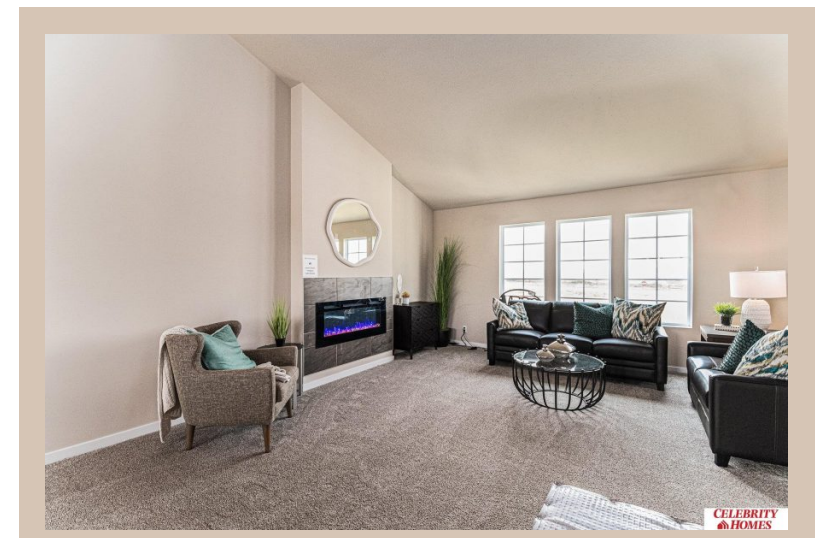

9102 S 177 Avenue Circle, Omaha, Ne 68136

Details

Price : 368900

Style : Multi-Level

Floorplan : Austin

Communities : Palisades Pointe

Bedrooms : 3

Baths : 2

Sq Footage : 1870

Included : Welcome to The Austin by Celebrity Homes. A Grand Foyer welcomes you to this truly Open and Spacious Design. Once on the main floor, the Gathering Room is sure to impress with its' high ceilings and Electric Linear Fireplace. An Eat-In Island Kitchen with Dining Area is perfect for a growing family. Need to entertain or just relax? The finished lower level is just PERFECT! And the additional daylight windows are the perfect touch. A "Hidden Gem" of the Austin is its' upper level Laundry Room.. near all the bedrooms! Owner's Suite is appointed with a walk-in closet, ¾ Bath with a Dual Vanity. Features of this 3 Bedroom, 2 Bath Home Include: Oversized 2 Car Garage with a Garage Door Opener, Refrigerator, Washer/Dryer Package, Quartz Countertops, Luxury Vinyl Panel Flooring (LVP) Package, Sprinkler System, Extended 2-10 Warranty Program, ½ Bath Rough-In, Professionally Installed Blinds, and that's just the start! (Pictures of Model Home) Price may reflect promotional discounts,
Estimate Completion : 90 Days
School District : Gretna
Directions : From 180th & Giles, head South to Jennifer Road. Turn left into Giles Pointe. Take 1st Left onto 179th Street. Visit Model Homes for Community Map and access to homes.