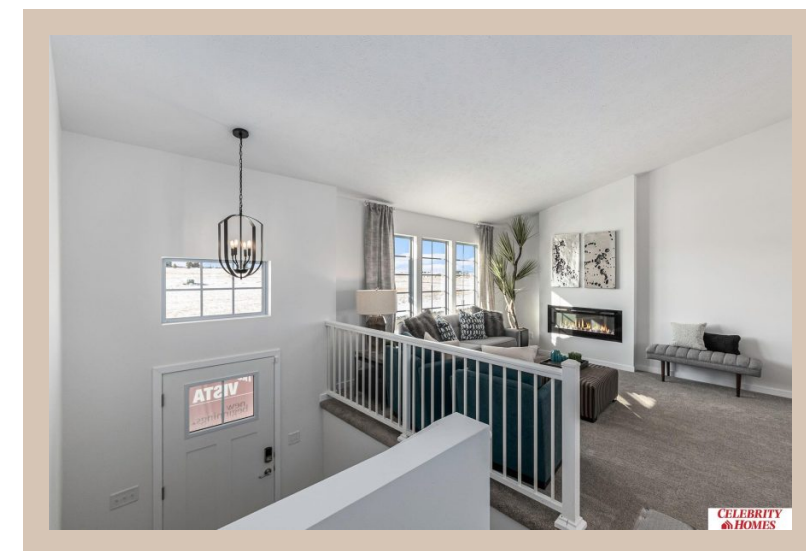

8218 N 174 Avenue, Bennington, Ne 68007

Details

Price : 327400

Style : Multi-Level

Floorplan : Vista

Communities : Majestic 178

Bedrooms : 3

Baths : 2

Sq Footage : 1621

Included : Welcome to The Vista by Celebrity Homes.

This Open Design begins with a large Gathering Room shared with a spacious Eat-In Island Kitchen. The Gathering Room is perfect for entertaining or just relaxing with its' Electric Linear Fireplace. Need a little more space? The finished lower level is just perfect! Owner's Suite is appointed with 2 walk-in closets, ¾ Bath with a Dual Vanity. Features of this 3 Bedroom, 2 Bath Home Include: Oversized 2 Car Garage with a Garage Door Opener, Refrigerator, Washer/Dryer Package, Quartz Countertops, Luxury Vinyl Panel Flooring (LVP) Package, Sprinkler System, Extended 2-10 Warranty Program, Professionally Installed Blinds, and that's just the start! (Pictures of Model Home) Price may reflect promotional discounts, if applicable