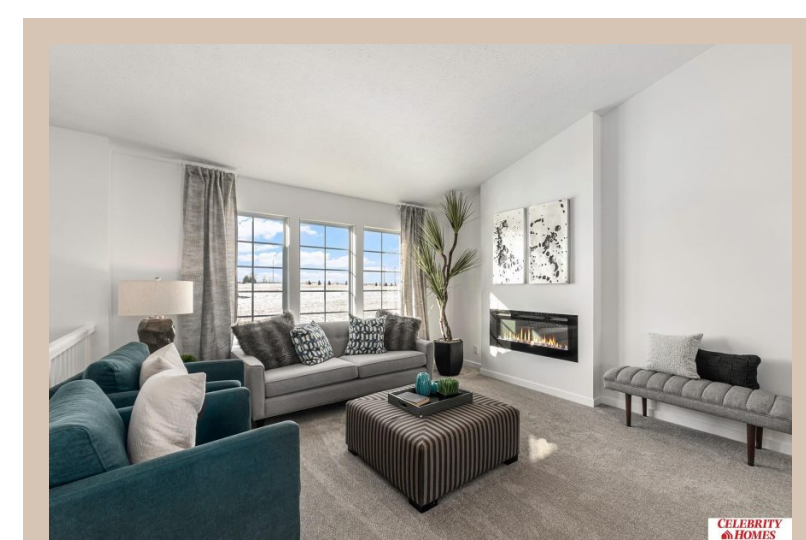

8218 N 174 Avenue, Bennington, Ne 68007

Details

Price : 327400

Style : Multi-Level

Floorplan : Vista

Communities : Majestic 178

Bedrooms : 3

Baths : 2

Sq Footage : 1621

Included : Welcome to The Vista by Celebrity Homes.

This Open Design begins with a large Gathering Room shared with a spacious Eat-In Island Kitchen. The Gathering Room is perfect for entertaining or just relaxing with its' Electric Linear Fireplace. Need a little more space? The finished lower level is just perfect! Owner's Suite is appointed with 2 walk-in closets, ¾ Bath with a Dual Vanity. Features of this 3 Bedroom, 2 Bath Home Include: Oversized 2 Car Garage with a Garage Door Opener, Refrigerator, Washer/Dryer Package, Quartz Countertops, Luxury Vinyl Panel Flooring (LVP) Package, Sprinkler System, Extended 2-10 Warranty Program, Professionally Installed Blinds, and that's just the start! (Pictures of Model Home) Price may reflect promotional discounts, if applicable