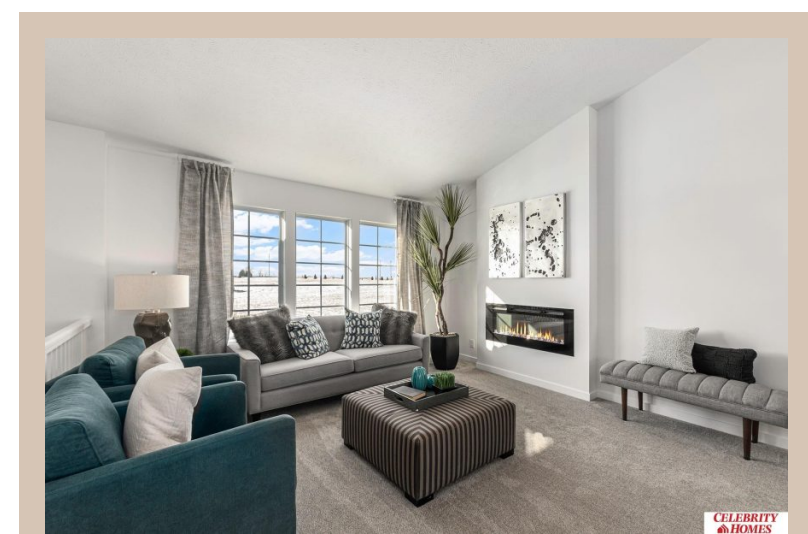

8209 N 174 Avenue, Bennington, Ne 68007

Details

Price : 328400

Style : Multi-Level

Floorplan : Vista

Communities : Majestic 178

Bedrooms : 3

Baths : 2

Sq Footage : 1621

Included : Welcome to The Vista by Celebrity Homes.

This Open Design begins with a large Gathering Room shared with a spacious Eat-In Island Kitchen. The Gathering Room is perfect for entertaining or just relaxing with its' Electric Linear Fireplace. Need a little more space? The finished lower level is just perfect! Owner's Suite is appointed with 2 walk-in closets, ¾ Bath with a Dual Vanity. Features of this 3 Bedroom, 2 Bath Home Include: Oversized 2 Car Garage with a Garage Door Opener, Refrigerator, Washer/Dryer Package, Quartz Countertops, Luxury Vinyl Panel Flooring (LVP) Package, Sprinkler System, Extended 2-10 Warranty Program, Professionally Installed Blinds, and that's just the start! (Pictures of Model Home) Price may reflect promotional discounts, if applicable