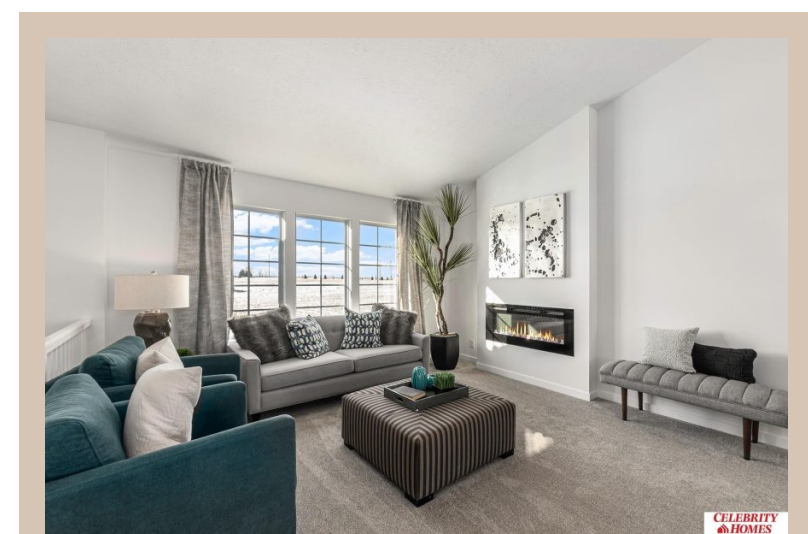

8206 N 174 Avenue, Bennington, Ne 68007

Details

Price : 326400

Style : Multi-Level

Floorplan : Vista

Communities : Majestic 178

Bedrooms : 3

Baths : 2

Sq Footage : 1621

Included : Welcome to The Vista by Celebrity Homes.

This Open Design begins with a large Gathering Room shared with a spacious Eat-In Island Kitchen. The Gathering Room is perfect for entertaining or just relaxing with its' Electric Linear Fireplace. Need a little more space? The finished lower level is just perfect! Owner's Suite is appointed with 2 walk-in closets, ¾ Bath with a Dual Vanity. Features of this 3 Bedroom, 2 Bath Home Include: Oversized 2 Car Garage with a Garage Door Opener, Refrigerator, Washer/Dryer Package, Quartz Countertops, Luxury Vinyl Panel Flooring (LVP) Package, Sprinkler System, Extended 2-10 Warranty Program, Professionally Installed Blinds, and that's just the start! (Pictures of Model Home) Price may reflect promotional discounts, if applicable