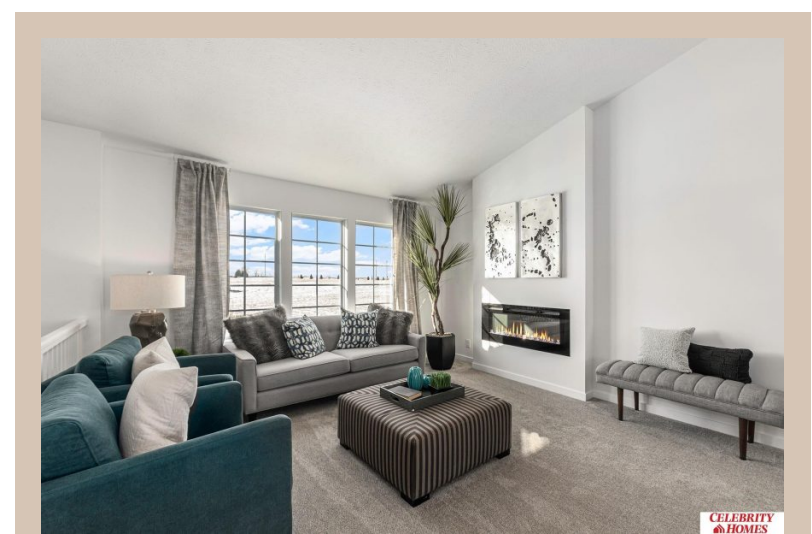

6611 N 168 Avenue, Omaha, Ne 68116

Details

Price : 339900

Style : Multi-Level

Floorplan : Vista

Communities : Lakeview 168

Bedrooms : 3

Baths : 2

Sq Footage : 1621

Included : Welcome to The Vista by Celebrity Homes.

This Open Design begins with a large Gathering Room shared with a spacious Eat-In Island Kitchen. The Gathering Room is perfect for entertaining or just relaxing with its' Electric Linear Fireplace. Need a little more space? The finished lower level is just perfect! Owner's Suite is appointed with 2 walk-in closets, ¾ Bath with a Dual Vanity. Features of this 3 Bedroom, 2 Bath Home Include: Oversized 2 Car Garage with a Garage Door Opener, Refrigerator, Washer/Dryer Package, Quartz Countertops, Luxury Vinyl Panel Flooring (LVP) Package, Sprinkler System, Extended 2-10 Warranty Program, Professionally Installed Blinds, and that's just the start! (Pictures of Model Home) Price may reflect promotional discounts, if applicable