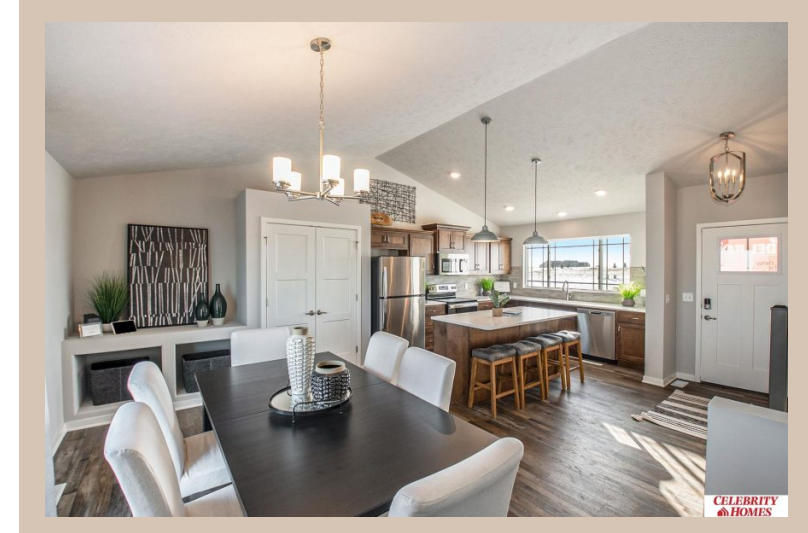

10601 Flint Drive, Papillion, Ne 68046

Details

Price : 359400

Style : Multi-Level

Floorplan : Del Ray

Communities : Schram 108

Bedrooms : 3

Baths : 3

Sq Footage : 1849

Included : The Del Ray by Celebrity Homes. Volume ceilings welcome you to this truly Spacious Design. Once on the main floor, an Eat-In Island Kitchen with Dining Area is perfect for any growing family. A short step away will lead to a spacious Gathering Room that is sure to impress with its' Electric Linear Fireplace. Need even more space to entertain or just relax, what about finishing the lower level as an additional feature? Owner's Suite is appointed with a walk-in closet, ¾ Bath with a Dual Vanity. Features of this 3 Bedroom, 2 Bath Home Include: 2 Car Garage with a Garage Door Opener, Refrigerator, Washer/Dryer Package, Quartz Countertops, Luxury Vinyl Panel Flooring (LVP) Package, Sprinkler System, Extended 2-10 Warranty Program, ½ Bath Rough-In, Professionally Installed Blinds, and that's just the start! (Pictures of Model Home) Price may reflect promotional discounts, if applicable

Estimate Completion : 150 Days

School District : Papillion-La Vista

Directions : From Highway 370 & 108th Street, head south on 108th Street. Travel to Portage Dr. Head east into Schram 108. Visit model homes for access to homes and Community Map