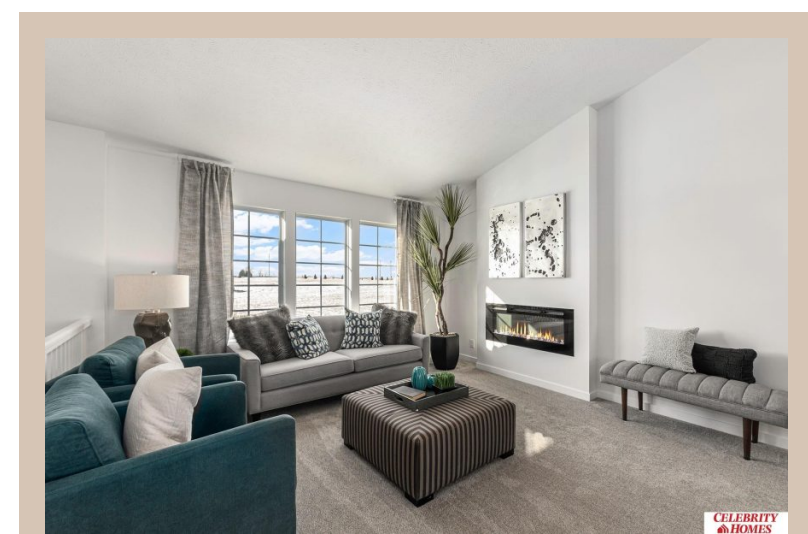

10513 White Pine Drive, Papillion, Ne 68046

Details

Price : 342900

Style : Multi-Level

Floorplan : Vista

Communities : Schram 108

Bedrooms : 3

Baths : 2

Sq Footage : 1621

Included : Welcome to The Vista by Celebrity Homes.

This Open Design begins with a large Gathering Room shared with a spacious Eat-In Island Kitchen. The Gathering Room is perfect for entertaining or just relaxing with its' Electric Linear Fireplace. Need a little more space? The finished lower level is just perfect! Owner's Suite is appointed with 2 walk-in closets, ¾ Bath with a Dual Vanity. Features of this 3 Bedroom, 2 Bath Home Include: Oversized 2 Car Garage with a Garage Door Opener, Refrigerator, Washer/Dryer Package, Quartz Countertops, Luxury Vinyl Panel Flooring (LVP) Package, Sprinkler System, Extended 2-10 Warranty Program, Professionally Installed Blinds, and that's just the start! (Pictures of Model Home) Price may reflect promotional discounts, if applicable

Estimate Completion : 90 Days

School District : Papillion-La Vista

Directions : From Highway 370 & 108th Street, head south on 108th Street. Travel to Portage Dr. Head east into Schram 108. Visit model homes for access to homes and Community Map