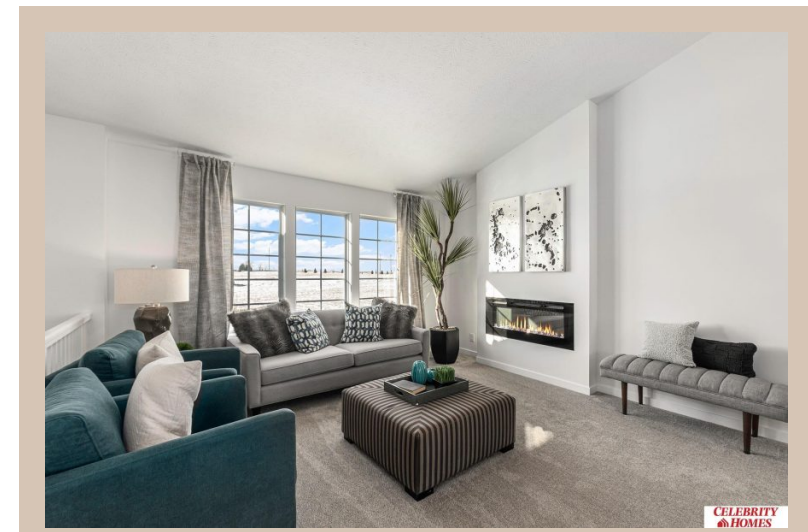

6522 N 168 Avenue, Omaha, Ne 68116

Details

Price : 345900

Style : Multi-Level

Floorplan : Vista

Communities : Lakeview 168

Bedrooms : 3

Baths : 2

Sq Footage : 1621

Included : Welcome to The Vista by Celebrity Homes.

This Open Design begins with a large Gathering Room shared with a spacious Eat-In Island Kitchen. The Gathering Room is perfect for entertaining or just relaxing with its' Electric Linear Fireplace. Need a little more space? The finished lower level is just perfect! Owner's Suite is appointed with 2 walk-in closets, ¾ Bath with a Dual Vanity. Features of this 3 Bedroom, 2 Bath Home Include: Oversized 2 Car Garage with a Garage Door Opener, Refrigerator, Washer/Dryer Package, Quartz Countertops, Luxury Vinyl Panel Flooring (LVP) Package, Sprinkler System, Extended 2-10 Warranty Program, Professionally Installed Blinds, and that's just the start! (Pictures of Model Home) Price may reflect promotional discounts, if applicable