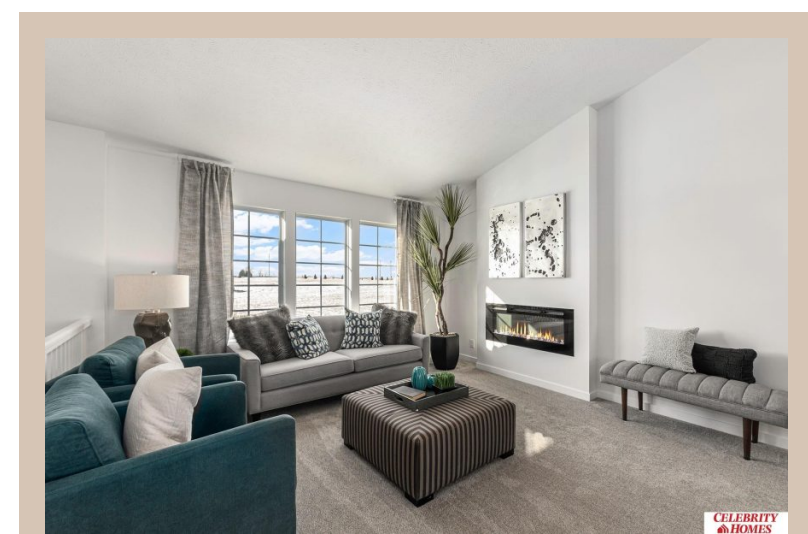

5401 N 180 Avenue, Elkhorn, Ne 68022

Details

Price : 343900

Style : Multi-Level

Floorplan : Vista

Communities : Woodbrook

Bedrooms : 3

Baths : 2

Sq Footage : 1621

Included : Welcome to The Vista by Celebrity Homes.

This Open Design begins with a large Gathering Room shared with a spacious Eat-In Island Kitchen. The Gathering Room is perfect for entertaining or just relaxing with its' Electric Linear Fireplace. Need a little more space? The finished lower level is just perfect! Owner's Suite is appointed with 2 walk-in closets, ¾ Bath with a Dual Vanity. Features of this 3 Bedroom, 2 Bath Home Include: Oversized 2 Car Garage with a Garage Door Opener, Refrigerator, Washer/Dryer Package, Quartz Countertops, Luxury Vinyl Panel Flooring (LVP) Package, Sprinkler System, Extended 2-10 Warranty Program, Professionally Installed Blinds, and that's just the start! (Pictures of Model Home) Price may reflect promotional discounts, if applicable.

Estimate Completion : 30 Days

School District : Elkhorn

Directions : From 180th & Fort, drive North to Hartman Ave. Visit Model Homes for access to homes and Community Map.