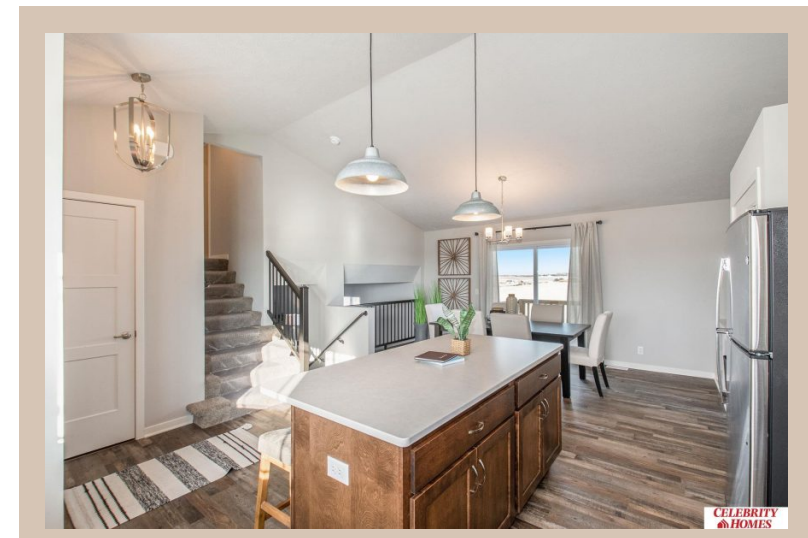

10601 Flint Drive, Papillion, Ne 68046

Details

Price : 359400

Style : Multi-Level

Floorplan : Del Ray

Communities : Schram 108

Bedrooms : 3

Baths : 3

Sq Footage : 1849

Included : The Del Ray by Celebrity Homes. Volume ceilings welcome you to this truly Spacious Design. Once on the main floor, an Eat-In Island Kitchen with Dining Area is perfect for any growing family. A short step away will lead to a spacious Gathering Room that is sure to impress with its' Electric Linear Fireplace. Need even more space to entertain or just relax, what about finishing the lower level as an additional feature? Owner's Suite is appointed with a walk-in closet, ¾ Bath with a Dual Vanity. Features of this 3 Bedroom, 2 Bath Home Include: 2 Car Garage with a Garage Door Opener, Refrigerator, Washer/Dryer Package, Quartz Countertops, Luxury Vinyl Panel Flooring (LVP) Package, Sprinkler System, Extended 2-10 Warranty Program, ½ Bath Rough-In, Professionally Installed Blinds, and that's just the start! (Pictures of Model Home) Price may reflect promotional discounts, if applicable

Estimate Completion : 180 Days

School District : Papillion-La Vista

Directions : From Highway 370 & 108th Street, head south on 108th Street. Travel to Portage Dr. Head east into Schram 108. Visit model homes for access to homes and Community Map