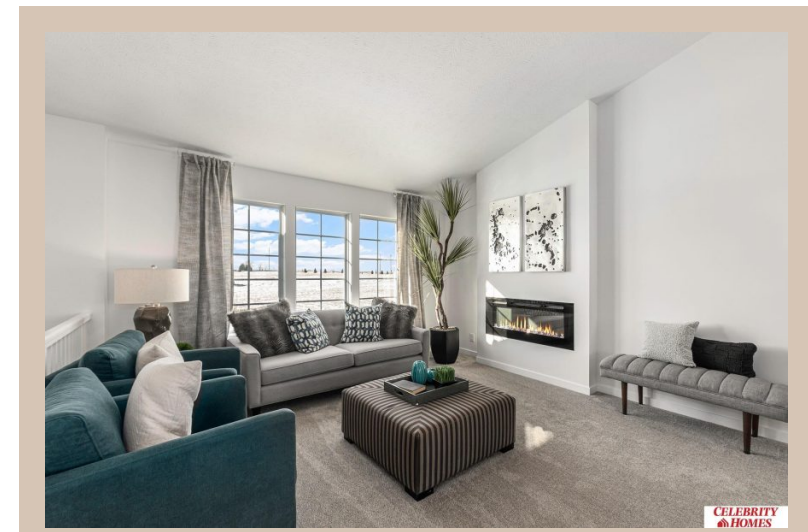

10525 White Pine Drive, Papillion, Ne 68046

Details

Price : 342400

Style : Multi-Level

Floorplan : Vista

Communities : Schram 108

Bedrooms : 3

Baths : 2

Sq Footage : 1621

Included : Welcome to The Vista by Celebrity Homes.

This Open Design begins with a large Gathering Room shared with a spacious Eat-In Island Kitchen. The Gathering Room is perfect for entertaining or just relaxing with its' Electric Linear Fireplace. Need a little more space? The finished lower level is just perfect! Owner's Suite is appointed with 2 walk-in closets, ¾ Bath with a Dual Vanity. Features of this 3 Bedroom, 2 Bath Home Include: Oversized 2 Car Garage with a Garage Door Opener, Refrigerator, Washer/Dryer Package, Quartz Countertops, Luxury Vinyl Panel Flooring (LVP) Package, Sprinkler System, Extended 2-10 Warranty Program, Professionally Installed Blinds, and that's just the start! (Pictures of Model Home) Price may reflect promotional discounts, if applicable