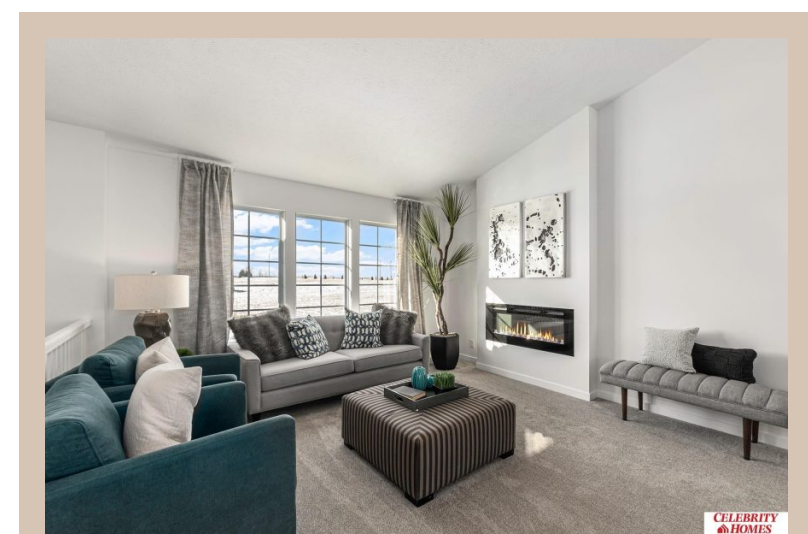

8218 N 174 Avenue, Bennington, Ne 68007

Details

Price : 331400

Style : Multi-Level

Floorplan : Vista

Communities : Majestic 178

Bedrooms : 3

Baths : 2

Sq Footage : 1621

Included : Welcome to The Vista by Celebrity Homes.

This Open Design begins with a large Gathering Room shared with a spacious Eat-In Island Kitchen. The Gathering Room is perfect for entertaining or just relaxing with its' Electric Linear Fireplace. Need a little more space? The finished lower level is just perfect! Owner's Suite is appointed with 2 walk-in closets, ¾ Bath with a Dual Vanity. Features of this 3 Bedroom, 2 Bath Home Include: Oversized 2 Car Garage with a Garage Door Opener, Refrigerator, Washer/Dryer Package, Quartz Countertops, Luxury Vinyl Panel Flooring (LVP) Package, Sprinkler System, Extended 2-10 Warranty Program, Professionally Installed Blinds, and that's just the start! (Pictures of Model Home) Price may reflect promotional discounts, if applicable