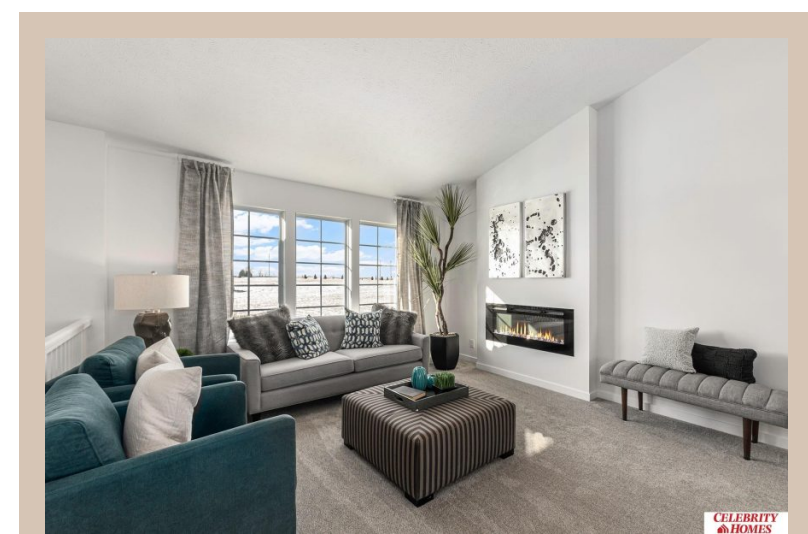

14611 S 18 Street, Bellevue, Ne 68123

Details

Price : 336900

Style : Multi-Level

Floorplan : Vista

Communities : Hyda Hills li

Bedrooms : 3

Baths : 2

Sq Footage : 1621

Included : Welcome to The Vista by Celebrity Homes.

This Open Design begins with a large Gathering Room shared with a spacious Eat-In Island Kitchen. The Gathering Room is perfect for entertaining or just relaxing with its' Electric Linear Fireplace. Need a little more space? The finished lower level is just perfect! Owner's Suite is appointed with 2 walk-in closets, ¾ Bath with a Dual Vanity. Features of this 3 Bedroom, 2 Bath Home Include: Oversized 2 Car Garage with a Garage Door Opener, Refrigerator, Washer/Dryer Package, Quartz Countertops, Luxury Vinyl Panel Flooring (LVP) Package, Sprinkler System, Extended 2-10 Warranty Program, Professionally Installed Blinds, and that's just the start! (Pictures of Model Home) Price may reflect promotional discounts, if applicable