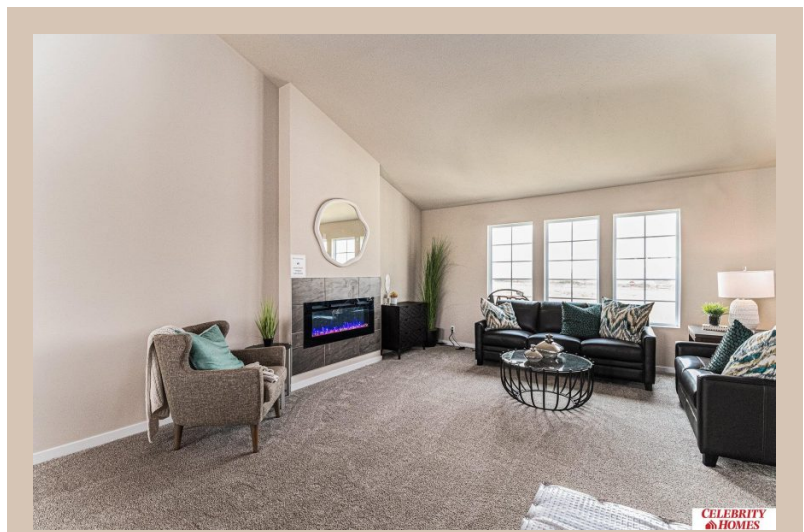

8242 N 175 Street, Bennington, Ne 68007

Details

Price : 347900

Style : Multi-Level

Floorplan : Austin

Communities : Majestic 178

Bedrooms : 3

Baths : 2

Sq Footage : 1870

Included : Welcome to The Austin by Celebrity Homes. A Grand Foyer welcomes you to this truly Open and Spacious Design. Once on the main floor, the Gathering Room is sure to impress with its' high ceilings and Electric Linear Fireplace. An Eat-In Island Kitchen with Dining Area is perfect for any size growing family. Need to entertain or just relax, the finished lower level is just PERFECT! And the additional daylight windows are the magic touch. A "Hidden Gem" of the Austin is its' upper level Laundry Room, close to bedrooms! Owner's Suite is appointed with a walk-in closet, ¾ Bath with a Dual Vanity. Features of this 3 Bedroom, 2 Bath Home Include: Oversized 2 Car Garage with a Garage Door Opener, Refrigerator, Washer/Dryer Package, Quartz Countertops, Luxury Vinyl Panel Flooring (LVP) Package, Sprinkler System, Extended 2-10 Warranty Program, ½ Bath Rough-In, Professionally Installed Blinds, & that's just the start!(Pictures of Model Home) Price may reflect promotional offer

Estimate Completion : 30 Days

School District : Bennington

Directions : From 168th & Ida, Head West to 186th St. Turn North to State St. Head East to 178th. Turn into Community. Visit Model Homes for Community Map and access to homes.