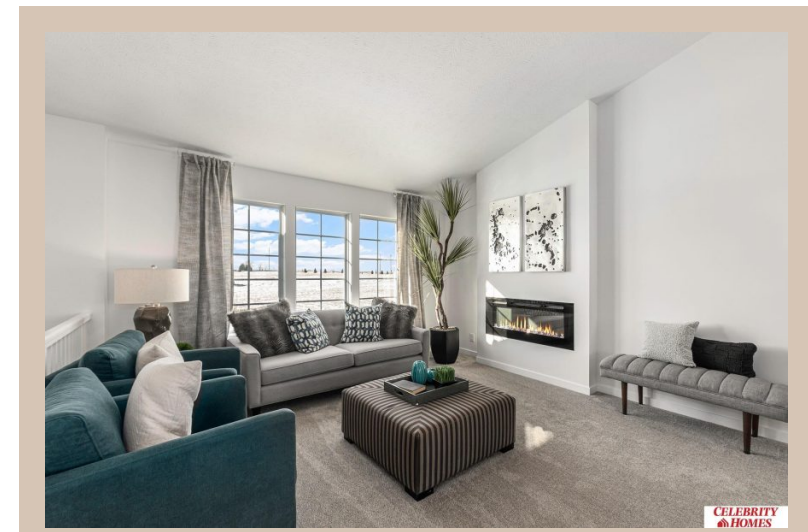

6522 N 168 Avenue, Omaha, Ne 68116

Details

Price : 344400

Style : Multi-Level

Floorplan : Vista

Communities : Lakeview 168

Bedrooms : 3

Baths : 2

Sq Footage : 1621

Included : Welcome to The Vista by Celebrity Homes.

This Open Design begins with a large Gathering Room shared with a spacious Eat-In Island Kitchen. The Gathering Room is perfect for entertaining or just relaxing with its' Electric Linear Fireplace. Need a little more space? The finished lower level is just perfect! Owner's Suite is appointed with 2 walk-in closets, ¾ Bath with a Dual Vanity. Features of this 3 Bedroom, 2 Bath Home Include: Oversized 2 Car Garage with a Garage Door Opener, Refrigerator, Washer/Dryer Package, Quartz Countertops, Luxury Vinyl Panel Flooring (LVP) Package, Sprinkler System, Extended 2-10 Warranty Program, Professionally Installed Blinds, and that's just the start! (Pictures of Model Home) Price may reflect promotional discounts, if applicable