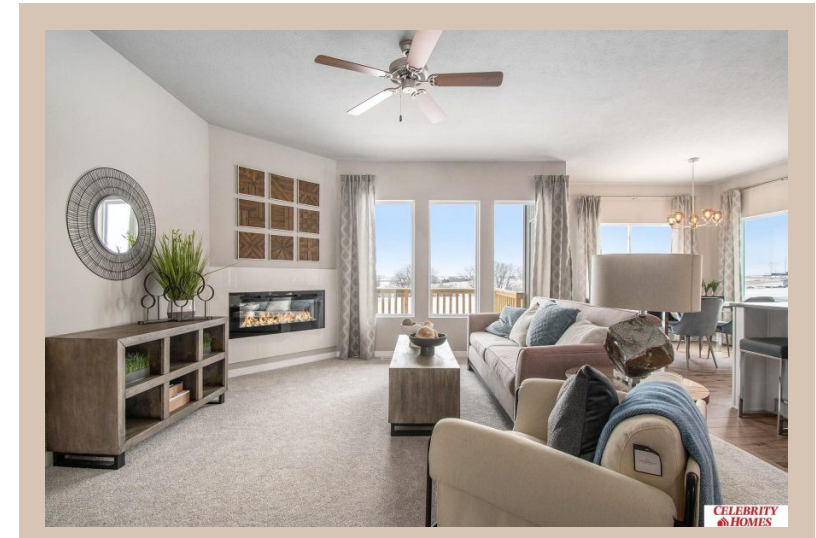

11310 Whiting Street, Omaha, Ne 68142

Scan the code above with your mobile device or click it to go directly to the Celebrity Homes & Townhomes website for 11310 Whiting Street, Omaha, Ne 68142

Details

Price : 383100

Style : 1.0 Story/Ranch

Floorplan : Sheridan

Communities : Deer Crest

Bedrooms : 3

Baths : 2

Sq Footage : 1507

Included : Welcome to The Sheridan by Celebrity Homes.

Ranch Design that offers 3 bedrooms on the main floor

This design offers a surprisingly roomy main floor

Gathering Room leading into an Eat-In Island Kitchen and

Dining Area. Plenty of room in the lower level for a Rec

Room, another Bedroom, and even another ¾ Bath!

Owner's Suite is appointed with a walk-in closet, ¾

Privacy Bath Design with a Dual Vanity. Features of this 3

Bedroom, 2 Bath Home Include: 2 Car Garage with a

Garage Door Opener, Refrigerator, Washer/Dryer

Package, Quartz Countertops, Luxury Vinyl Panel

Flooring (LVP) Package, Sprinkler System, Extended 2-10

Warranty Program, ¾ Bath Rough-In, Professionally

Installed Blinds, and that's just the start! (Pictures of

Model Home) Price may reflect promotional discounts, if

applicable.

Estimate Completion : 180 Days

School District : Omaha

Directions : From State St turn South on 114th St. Turn

left (east) onto Reynolds. Model home on the corner of

113th St and Reynolds St.

Location