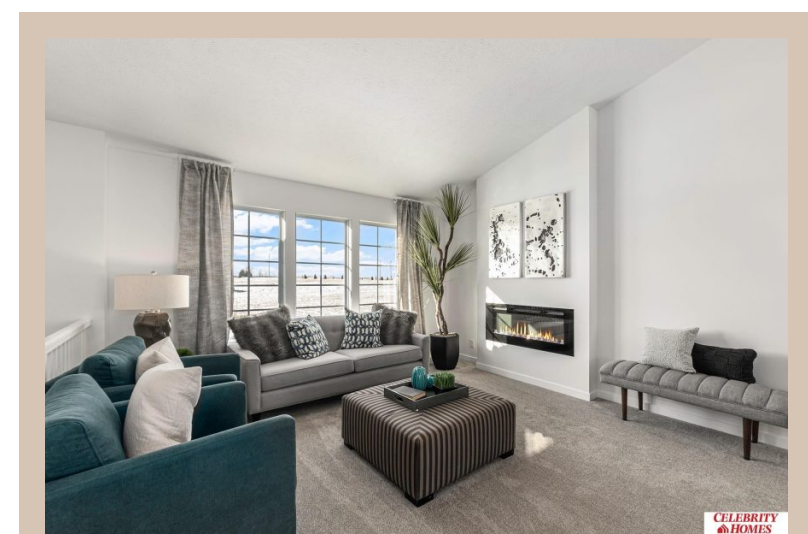

10525 White Pine Drive, Papillion, Ne 68046

Details

Price : 340900

Style : Multi-Level

Floorplan : Vista

Communities : Schram 108

Bedrooms : 3

Baths : 2

Sq Footage : 1621

Included : Welcome to The Vista by Celebrity Homes.

This Open Design begins with a large Gathering Room shared with a spacious Eat-In Island Kitchen. The Gathering Room is perfect for entertaining or just relaxing with its' Electric Linear Fireplace. Need a little more space? The finished lower level is just perfect! Owner's Suite is appointed with 2 walk-in closets, ¾ Bath with a Dual Vanity. Features of this 3 Bedroom, 2 Bath Home Include: Oversized 2 Car Garage with a Garage Door Opener, Refrigerator, Washer/Dryer Package, Quartz Countertops, Luxury Vinyl Panel Flooring (LVP) Package, Sprinkler System, Extended 2-10 Warranty Program, Professionally Installed Blinds, and that's just the start! (Pictures of Model Home) Price may reflect promotional discounts, if applicable

Estimate Completion : 90 Days

School District : Papillion-La Vista

Directions : From Highway 370 & 108th Street, head south on 108th Street. Travel to Portage Dr. Head east into Schram 108. Visit model homes for access to homes and Community Map