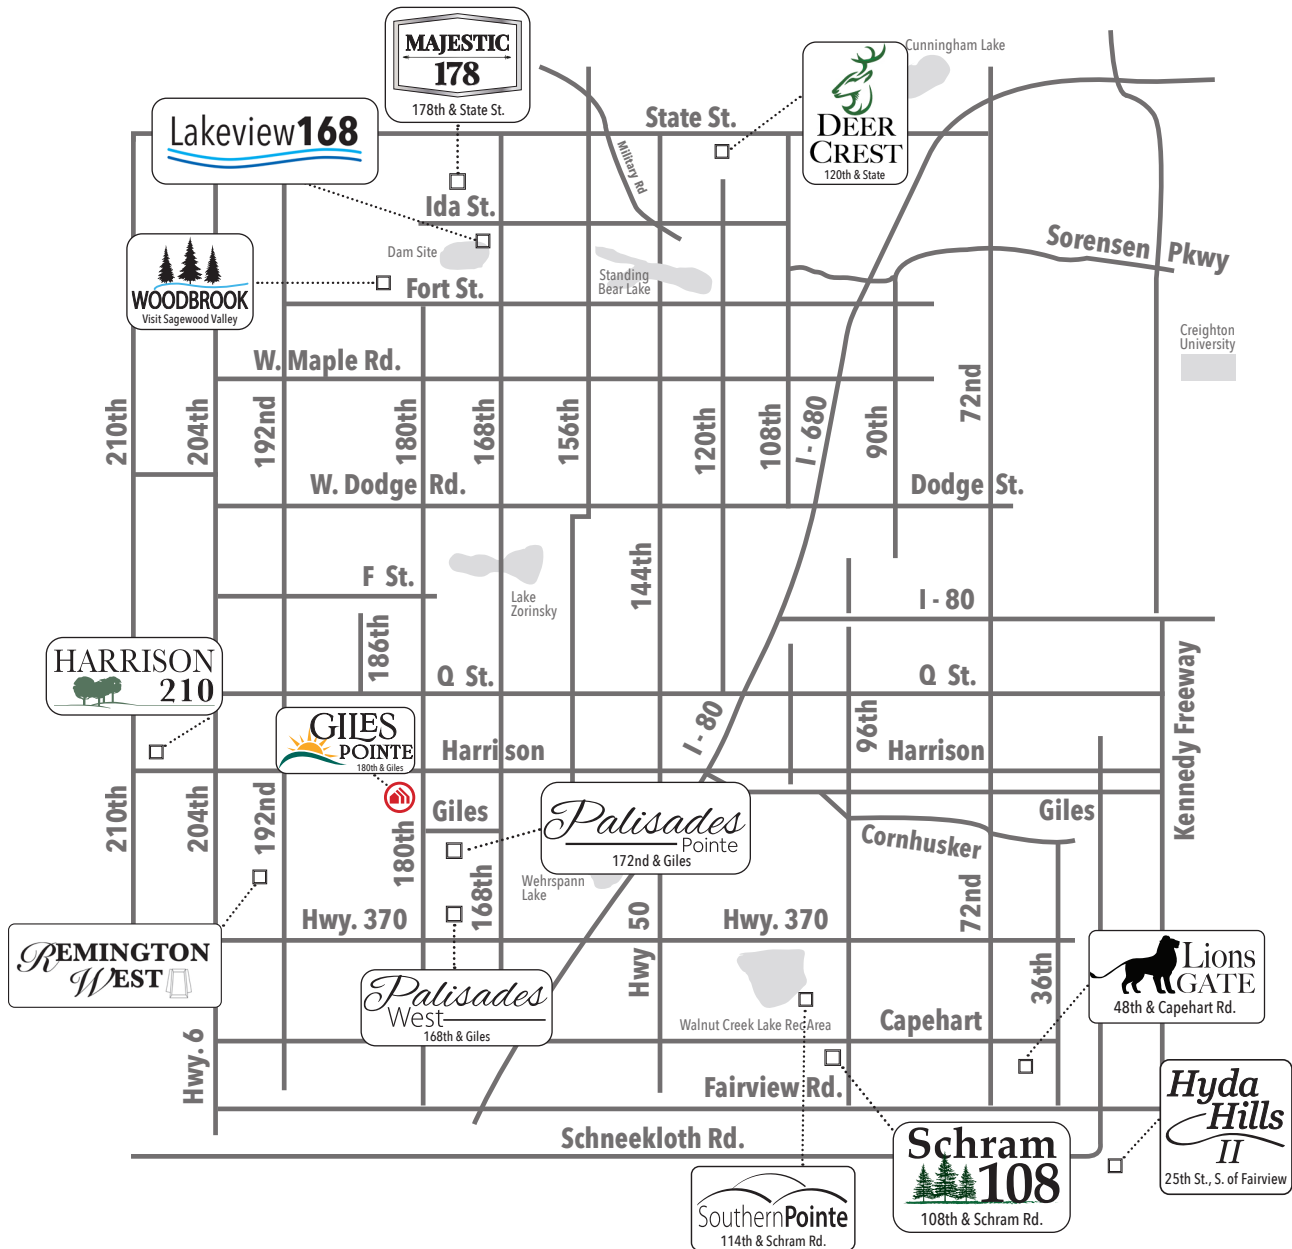

Available in these communities

EXP Jordan

Ranch • 1907 sq. ft.

new
beginnings ™
A GREAT PLACE TO START

 Indicates Model Home Location

Sales Information: 402-505-9000

CelebrityHomesOmaha.com

CELEBRITY HOMES
Homes • Villas • Townhomes