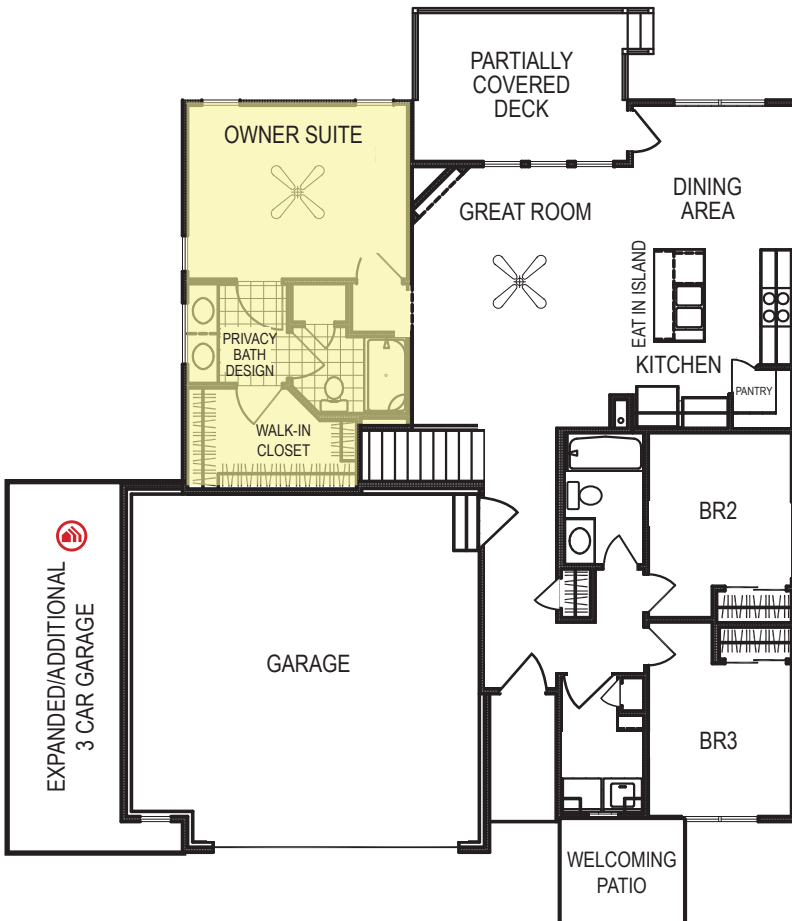

EXP Jordan

Ranch • 1907 sf

new beginnings™
A GREAT PLACE TO START

Yes! It's All Included!

- Homesite
- Linear Fireplace
- Open Kitchen with Eat In Island
- Partially Covered Deck
- Designer Lighting Package
- Finished Rec Room
- Expanded Door Package
- Welcoming Patio
- Expanded Package
 - Expanded Great Room
 - Spacious Walk-In Closet

Additional Features:

- 🏠 Expanded/3-Car Garage
- 🏠 Walk Out Basement Package
- 🏠 Finished Basement
 - BR4 or Office
 - Finished Bathroom

CelebrityHomesOmaha.com

CELEBRITY HOMES
Homes • Villas

*Celebrity Homes Inc., 1997-present. Celebrity Homes reserves the right to make any changes to floor plan, price, specification or material changes for product improvement.