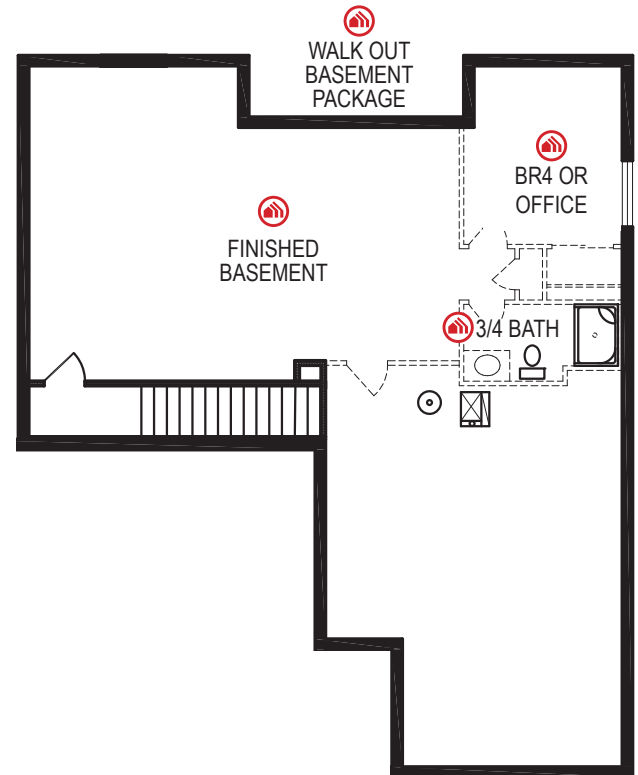

CelebrityHomesOmaha.com

CELEBRITY HOMES
Homes • Villas

*Celebrity Homes Inc., 1997-present. Celebrity Homes reserves the right to make any changes to floor plan, price, specification or material changes for product improvement.