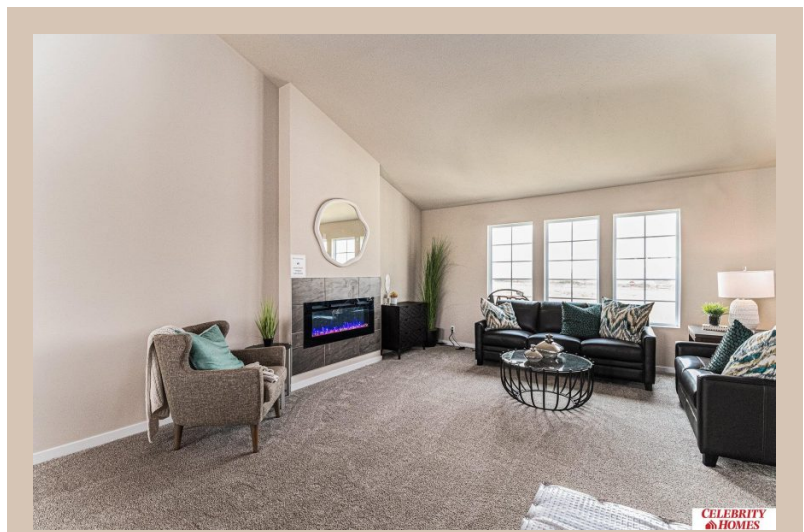

8242 N 175 Street, Bennington, Ne 68007

Details

Price : 359400

Style : Multi-Level

Floorplan : Austin

Communities : Majestic 178

Bedrooms : 3

Baths : 2

Sq Footage : 1870

Included : Welcome to The Austin by Celebrity Homes. A Grand Foyer welcomes you to this truly Open and Spacious Design. Once on the main floor, the Gathering Room is sure to impress with its' high ceilings and Electric Linear Fireplace. An Eat-In Island Kitchen with Dining Area is perfect for any size growing family. Need to entertain or just relax, the finished lower level is just PERFECT! And the additional daylight windows are the magic touch. A "Hidden Gem" of the Austin is its' upper level Laundry Room, close to bedrooms! Owner's Suite is appointed with a walk-in closet, ¾ Bath with a Dual Vanity. Features of this 3 Bedroom, 2 Bath Home Include: Oversized 2 Car Garage with a Garage Door Opener, Refrigerator, Washer/Dryer Package, Quartz Countertops, Luxury Vinyl Panel Flooring (LVP) Package, Sprinkler System, Extended 2-10 Warranty Program, ½ Bath Rough-In, Professionally Installed Blinds, & that's just the start!(Pictures of Model Home) Price may reflect promotional offer

Estimate Completion : 180 Days

School District : Bennington

Directions : From 168th & Ida, Head West to 186th St. Turn North to State St. Head East to 178th. Turn into Community. Visit Model Homes for Community Map and access to homes.