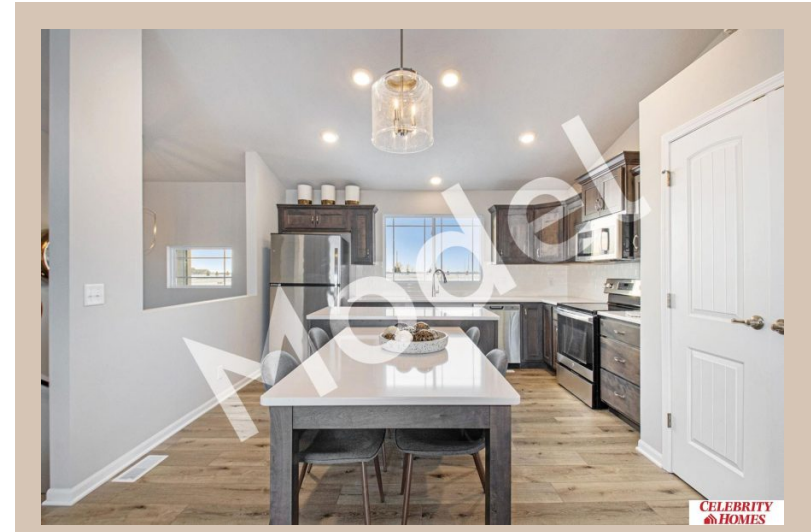

## Details

Price : 309900

Style : Multi-Level

Floorplan : Santee

Communities : Deer Crest

Bedrooms : 3

Baths : 2

Sq Footage : 1621

Included : MODEL HOME - NOT FOR SALE The "Santee" by Celebrity Homes Open Design offers Large Kitchen, MBR Bath w/DLX Shower & Dual Vanity, Finished Family Room & Extended Garage! Quality GE Appliances (even refrigerator, washer & dryer), Window Blinds, Designer Light Pkgs, Extended 2-10 Warranty Program, & GDO. Best New Home Value..Period (Pictures of Model Home) Final price may vary due to additional features added at time of contract