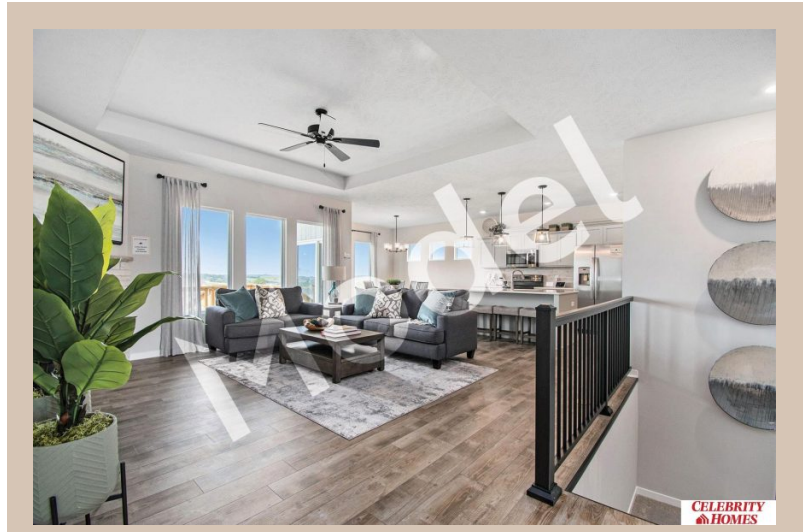

6420 N 168 Avenue, Omaha, Ne 68116

Details

Price : 428900

Style : 1.0 Story/Ranch

Floorplan : Shelby

Communities : Lakeview 168

Bedrooms : 4

Baths : 3

Sq Footage : 2961

Included : MODEL HOME - NOT FOR SALE The "Shelby" by Celebrity Homes. Open Design offers an oversized Island Kitchen, Gathering Room, Owner's Suite includes spacious Bath w/ Deluxe Shower & Dual Vanity, Large Deck & that's just the start! Quality GE Appliances (Refrigerator, Washer & Dryer), Designer Light Pkgs, GDO, Window Blinds & Extended 2-10 Warranty Program. (Pictures of Model Home) Final price may vary due to additional features added at time of contract