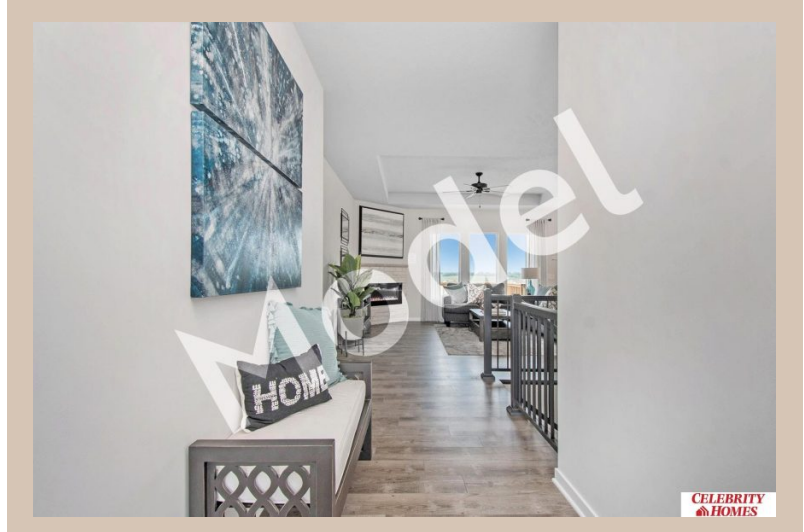

6420 N 168 Avenue, Omaha, Ne 68116

Details

Price : 428900

Style : 1.0 Story/Ranch

Floorplan : Shelby

Communities : Lakeview 168

Bedrooms : 4

Baths : 3

Sq Footage : 2961

Included : MODEL HOME - NOT FOR SALE The "Shelby" by Celebrity Homes. Open Design offers an oversized Island Kitchen, Gathering Room, Owner's Suite includes spacious Bath w/ Deluxe Shower & Dual Vanity, Large Deck & that's just the start! Quality GE Appliances (Refrigerator, Washer & Dryer), Designer Light Pkgs, GDO, Window Blinds & Extended 2-10 Warranty Program. (Pictures of Model Home) Final price may vary due to additional features added at time of contract