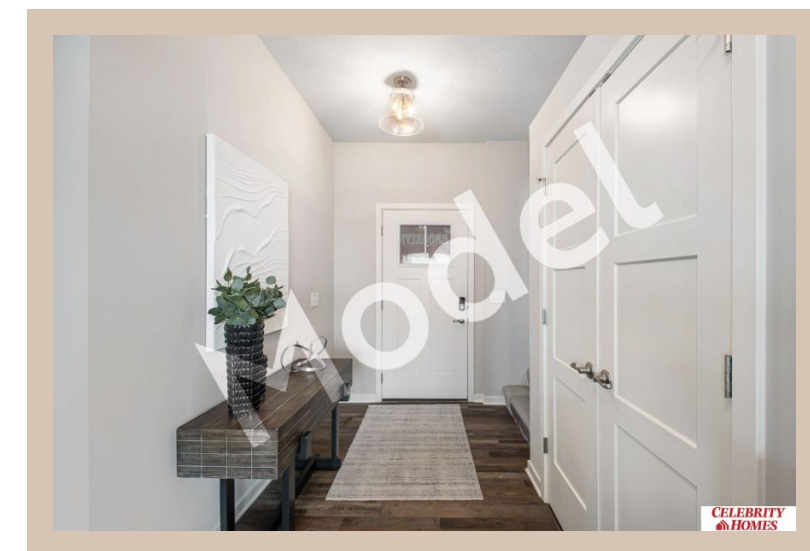

6416 N 168 Avenue, Omaha, Ne 68116

Details

Price : 418900

Style : 2 Story

Floorplan : Brooklyn

Communities : Lakeview 168

Bedrooms : 5

Baths : 3

Sq Footage : 2674

Included : MODEL HOME - NOT FOR SALE The

“Brooklyn” by Celebrity Homes offers individual space! It is easy to do with 5 Bedrooms! And with a bedroom on the main level near ¾ Bath, hello Mother-in-law or guest room OR home office! Oversized Island Kitchen with Large Pantry, Multi Entry Drop Area, Owner’s Suite includes New Privacy Bath Design, Three Car Garage & that’s just the start! Quality GE Appliances (Refrigerator, Washer & Dryer), Designer Light Pkgs, GDO, Window Blinds & Extended 2-10 Warranty Program. Ask about a 6 BEDROOM PACKAGE (Pictures of Model Home) Final price may vary due to additional features added at time of contract