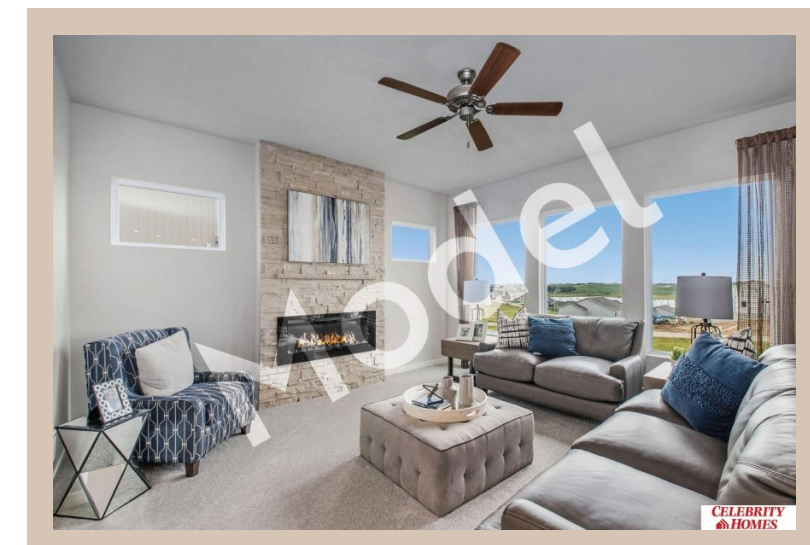

6416 N 168 Avenue, Omaha, Ne 68116

Details

Price : 418900

Style : 2 Story

Floorplan : Brooklyn

Communities : Lakeview 168

Bedrooms : 5

Baths : 3

Sq Footage : 2674

Included : MODEL HOME - NOT FOR SALE The

“Brooklyn” by Celebrity Homes offers individual space! It is easy to do with 5 Bedrooms! And with a bedroom on the main level near ¾ Bath, hello Mother-in-law or guest room OR home office! Oversized Island Kitchen with Large Pantry, Multi Entry Drop Area, Owner’s Suite includes New Privacy Bath Design, Three Car Garage & that’s just the start! Quality GE Appliances (Refrigerator, Washer & Dryer), Designer Light Pkgs, GDO, Window Blinds & Extended 2-10 Warranty Program. Ask about a 6 BEDROOM PACKAGE (Pictures of Model Home) Final price may vary due to additional features added at time of contract