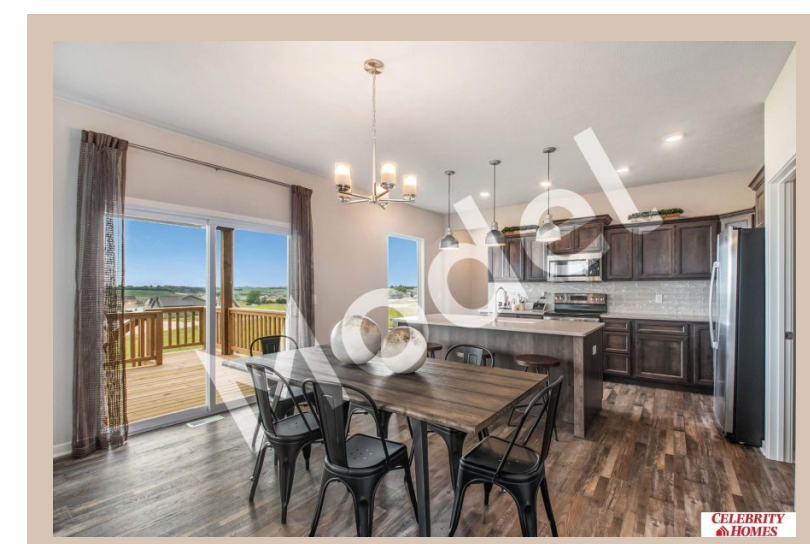

6416 N 168 Avenue, Omaha, Ne 68116

Details

Price : 418900

Style : 2 Story

Floorplan : Brooklyn

Communities : Lakeview 168

Bedrooms : 5

Baths : 3

Sq Footage : 2674

Included : MODEL HOME - NOT FOR SALE The

“Brooklyn” by Celebrity Homes offers individual space! It is easy to do with 5 Bedrooms! And with a bedroom on the main level near ¾ Bath, hello Mother-in-law or guest room OR home office! Oversized Island Kitchen with Large Pantry, Multi Entry Drop Area, Owner’s Suite includes New Privacy Bath Design, Three Car Garage & that’s just the start! Quality GE Appliances (Refrigerator, Washer & Dryer), Designer Light Pkgs, GDO, Window Blinds & Extended 2-10 Warranty Program. Ask about a 6 BEDROOM PACKAGE (Pictures of Model Home) Final price may vary due to additional features added at time of contract