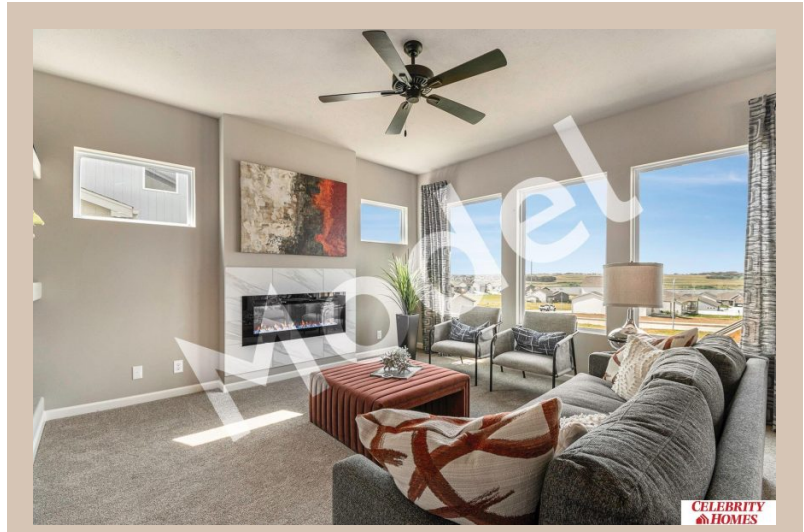

6412 N 168 Avenue, Omaha, Ne 68116

Details

Price : 402900
Style : 2 Story
Floorplan : Seville
Communities : Lakeview 168
Bedrooms : 4
Baths : 3
Sq Footage : 2486
Included : MODEL HOME - NOT FOR SALE The "Seville" by Celebrity Homes. Open Design offers an oversized Island Kitchen, Gathering Room, Owner's Suite includes spacious Bath w/ Deluxe Shower & Dual Vanity & that's just the start! Quality GE Appliances (Refrigerator, Washer & Dryer), Designer Light Pkgs, GDO, Window Blinds & Extended 2-10 Warranty Program. (Pictures of Model Home) Final price may vary due to additional features added at time of contract
School District : Bennington
Directions : From 168th & Ida St, Head South to Reddick. Turn right (West) into community. Visit model homes at Highland Hills for access to homes and Community Map.

Location

Scan the code above with your mobile device or click it to go directly to the Celebrity Homes & Townhomes website for 6412 N 168 Avenue, Omaha, Ne 68116