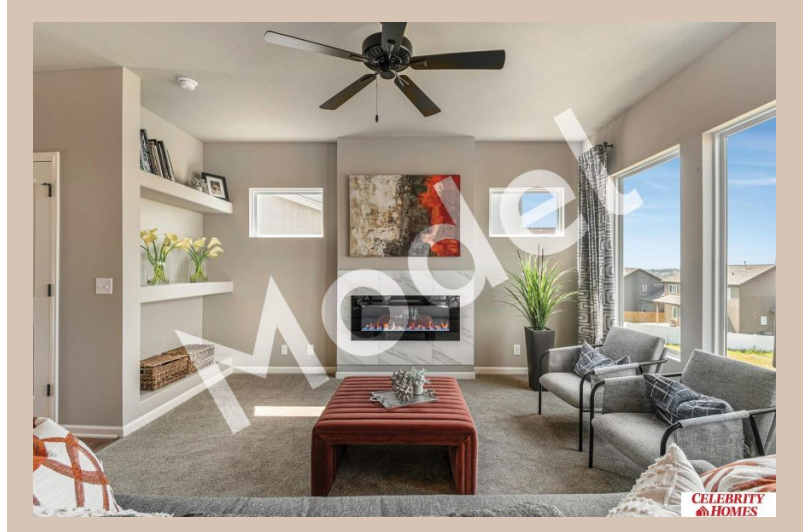

6412 N 168 Avenue, Omaha, Ne 68116

Details

Price : 402900
Style : 2 Story
Floorplan : Seville
Communities : Lakeview 168
Bedrooms : 4
Baths : 3
Sq Footage : 2486
Included : MODEL HOME - NOT FOR SALE The "Seville" by Celebrity Homes. Open Design offers an oversized Island Kitchen, Gathering Room, Owner's Suite includes spacious Bath w/ Deluxe Shower & Dual Vanity & that's just the start! Quality GE Appliances (Refrigerator, Washer & Dryer), Designer Light Pkgs, GDO, Window Blinds & Extended 2-10 Warranty Program. (Pictures of Model Home) Final price may vary due to additional features added at time of contract
School District : Bennington
Directions : From 168th & Ida St, Head South to Reddick. Turn right (West) into community. Visit model homes at Highland Hills for access to homes and Community Map.

Location

Scan the code above with your mobile device or click it to go directly to the Celebrity Homes & Townhomes website for 6412 N 168 Avenue, Omaha, Ne 68116