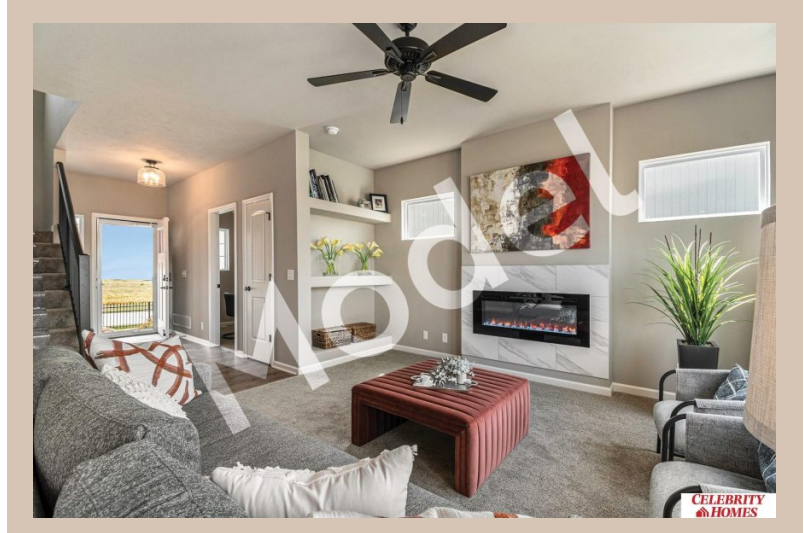

6412 N 168 Avenue, Omaha, Ne 68116

Details

Price : 402900
Style : 2 Story
Floorplan : Seville
Communities : Lakeview 168
Bedrooms : 4
Baths : 3
Sq Footage : 2486
Included : MODEL HOME - NOT FOR SALE The "Seville" by Celebrity Homes. Open Design offers an oversized Island Kitchen, Gathering Room, Owner's Suite includes spacious Bath w/ Deluxe Shower & Dual Vanity & that's just the start! Quality GE Appliances (Refrigerator, Washer & Dryer), Designer Light Pkgs, GDO, Window Blinds & Extended 2-10 Warranty Program. (Pictures of Model Home) Final price may vary due to additional features added at time of contract
School District : Bennington
Directions : From 168th & Ida St, Head South to Reddick. Turn right (West) into community. Visit model homes at Highland Hills for access to homes and Community Map.

Location

Scan the code above with your mobile device or click it to go directly to the Celebrity Homes & Townhomes website for 6412 N 168 Avenue, Omaha, Ne 68116