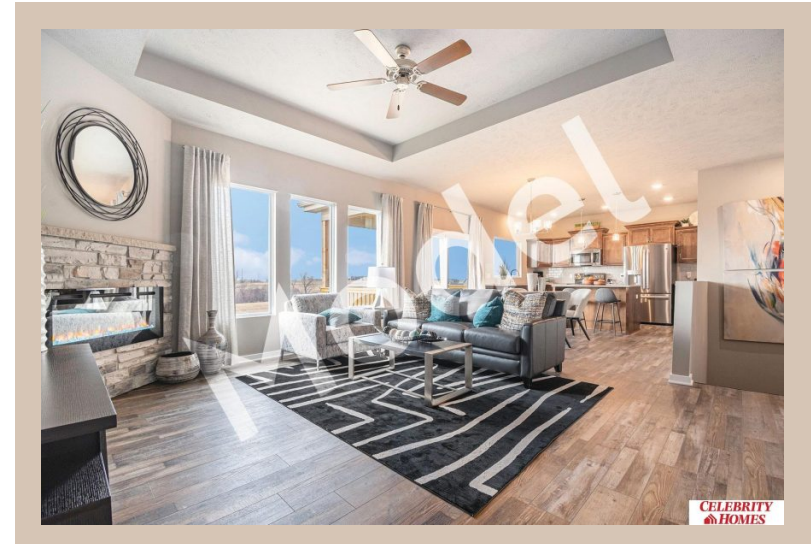

5518 N 180 Avenue, Elkhorn, Ne 68022

Details

Price : 393900

Style : 1.0 Story/Ranch

Floorplan : Cambridge

Communities : Woodbrook

Bedrooms : 4

Baths : 3

Sq Footage : 2556

Included : MODEL HOME - NOT FOR SALE The

“Cambridge” by Celebrity Homes. Open Design offers an oversized Island Kitchen, Gathering Room, Owner’s Suite includes spacious Bath w/ Deluxe Shower & Dual Vanity, Large Deck, & that’s just the start! Quality GE Appliances (Refrigerator, Washer & Dryer), Designer Light Pkgs, GDO, Window Blinds & Extended 2-10 Warranty Program. (Pictures of Model Home) Final price may vary due to additional features added at time of contract