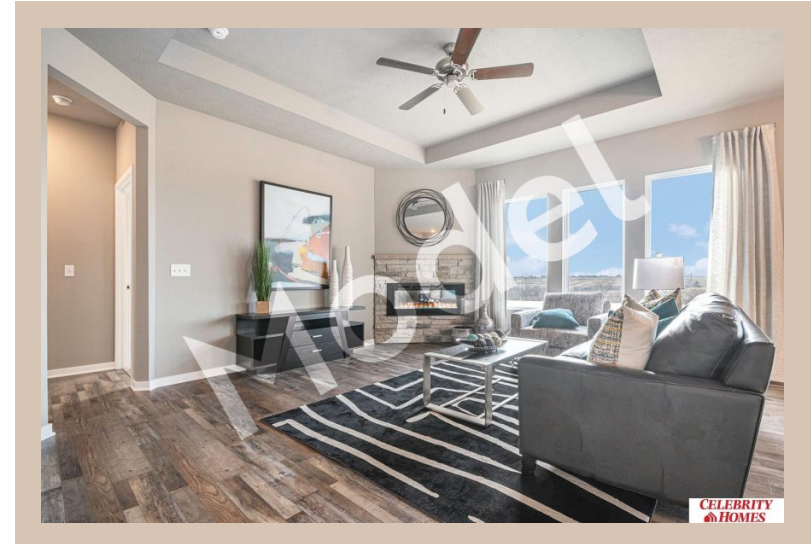

5518 N 180 Avenue, Elkhorn, Ne 68022

Details

Price : 393900

Style : 1.0 Story/Ranch

Floorplan : Cambridge

Communities : Woodbrook

Bedrooms : 4

Baths : 3

Sq Footage : 2556

Included : MODEL HOME - NOT FOR SALE The

“Cambridge” by Celebrity Homes. Open Design offers an oversized Island Kitchen, Gathering Room, Owner’s Suite includes spacious Bath w/ Deluxe Shower & Dual Vanity, Large Deck, & that’s just the start! Quality GE Appliances (Refrigerator, Washer & Dryer), Designer Light Pkgs, GDO, Window Blinds & Extended 2-10 Warranty Program. (Pictures of Model Home) Final price may vary due to additional features added at time of contract