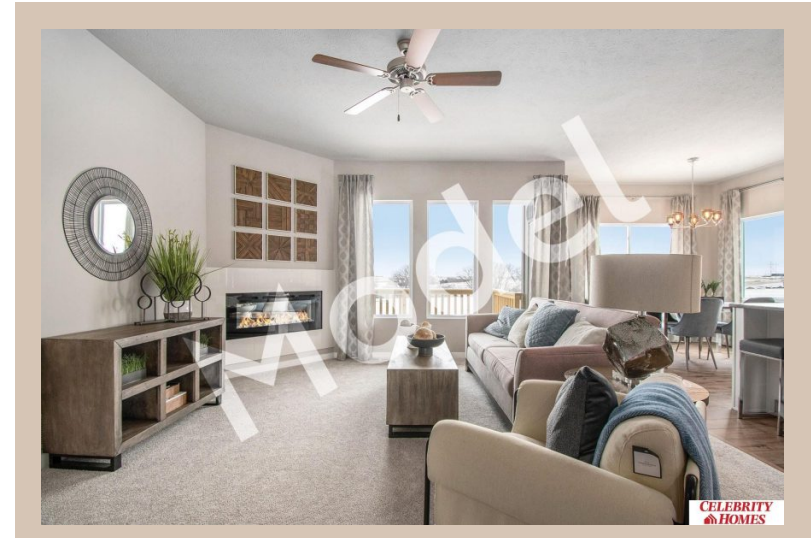

5510 N 180 Avenue, Elkhorn, Ne 68022

Details

Price : 373900

Style : 1.0 Story/Ranch

Floorplan : Sheridan

Communities : Woodbrook

Bedrooms : 4

Baths : 3

Sq Footage : 2333

Included : MODEL HOME - NOT FOR SALE The "Sheridan" by Celebrity Homes. Open Design offers an oversized Island Kitchen, Gathering Room, Owner's Suite includes spacious Bath w/ Deluxe Shower & Dual Vanity, Large Deck, & that's just the start! Quality GE Appliances (Refrigerator, Washer & Dryer), Designer Light Pkgs, GDO, Window Blinds & Extended 2-10 Warranty Program. (Pictures of Model Home) Final price may vary due to additional features added at time of contract